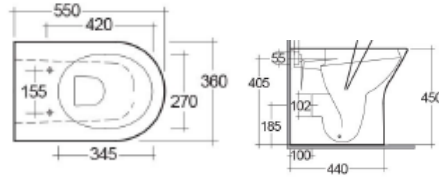

TURIN EXTRA HIGH		RRP
Q4-12272	Comfort Height Back To Wall Pan	£431
Q4-12269	Soft Close Seat	£118
Q4-12287	Slim Soft Close Seat	£118
Q4-19133	6/3ltr Concealed Cistern	£112

Technical Information

- Soft-close seat
- Quick-release seat
- Rimless WC
- Tall WC