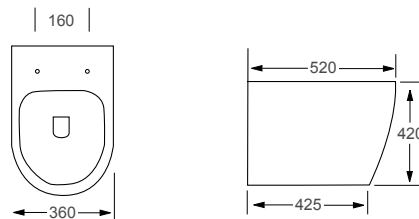

BACK TO WALL TOILETS

WINDSOR		RRP
Q4-06436	Back To Wall Pan	£238
Q4-19133	6/3ltr Concealed Cistern	£112
Q4-06448	Soft Close Seat	£121

Technical Information

- Manufactured from high-quality china
- Traditional design

RIMLESS

SPACE		RRP
Q4-06427	Rimless Back To Wall Pan	£218
Q4-06428	Soft Close Seat	£92
Q4-19133	6/3ltr Concealed Cistern	£112

Technical Information

- Rimless design

RIMLESS

OUTLINE		RRP
Q4-06400	Back To Wall Pan	£214
Q4-06419	Slim Soft Close Seat	£95
Q4-06401	Soft Close Seat	£87

Technical Information

- Soft-close seat
- Quick-release seat

RIMLESS

ICON		RRP
Q4-06406	Back To Wall Pan	£242
Q4-06410	Slim Soft Close Seat	£99
Q4-06407	Soft Close Seat	£87

Technical Information

- Soft-close seat
- Quick-release seat

RIMLESS

SIGNATURE		RRP
Q4-06414	Back To Wall Pan	£327
Q4-06415	Soft Close Seat	£95

Technical Information

- Soft-close seat

WALL HUNG TOILETS

NEW

D-CODE		RRP
Q4-70002	Wall Hung Toilet (Inc Seat)	£263

Technical Information

- Soft-close seat
- Quick-release seat
- Requires frame system