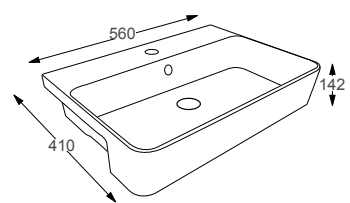

MAISON BANOS

ICON	RRP
Q4-06413 Semi-Recessed Basin	£185
Q4-23201 Professional Basin Waste	£42

Technical Information

- 560 x 410 x 142
- Minimum furniture depth: 300mm
- Professional basin waste, suitable for basins with and without an overflow – also able to adapt it to be freeflow

SANITARYWARE