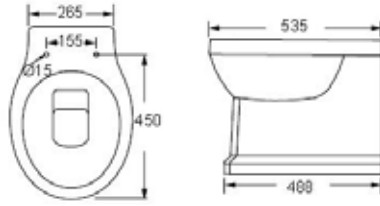

BACK TO WALL TOILETS

WINDSOR		RRP
Q4-06436	Back To Wall Pan	£238
Q4-19133	6/3ltr Concealed Cistern	£112
Q4-06448	Soft Close Seat	£121

Technical Information

- Manufactured from high-quality china
- Traditional design