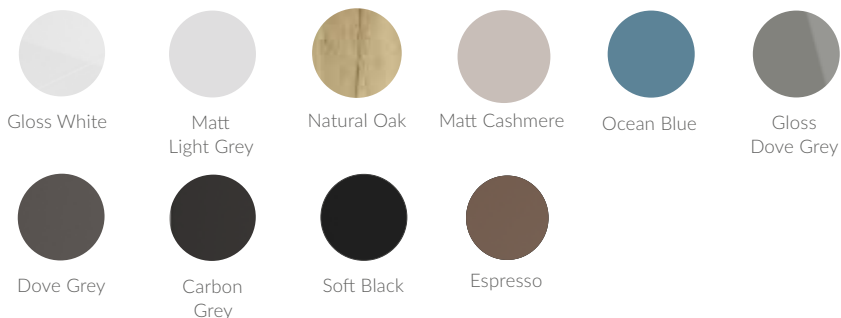

COLOUR GUIDE

ZANETI® FITTED FURNITURE

SELECT

Page 106