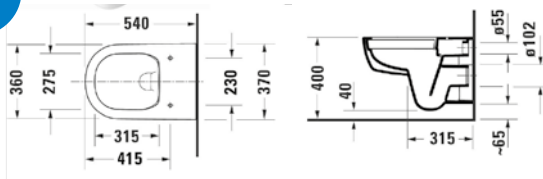

WALL HUNG TOILETS

NEW