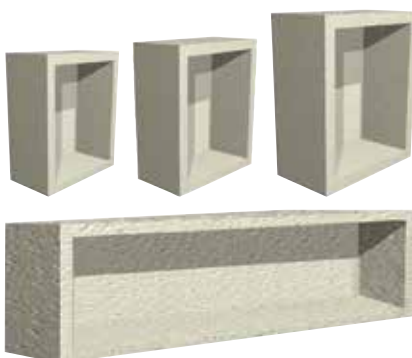

WETROOM NICHES

WATERPROOF RECESSED STORAGE

CODE	SIZE	RRP
Q4-23136	350 x 350 x 100	£190
Q4-23137	350 x 350 x 180	£199
Q4-23138	420 x 350 x 100	£209
Q4-23139	420 x 350 x 180	£212
Q4-23140	500 x 800 x 100	£242
Q4-23141	500 x 800 x 180	£262
Q4-23142	600 x 350 x 180	£262
Q4-23143	350 x 1600 x 180	£374

Key features:

- Designed for pre-wall installation
- Ready-to-tile niche
- Fully waterproof
- Can be cut with a hand saw
- Easy to install
- Units can be stacked