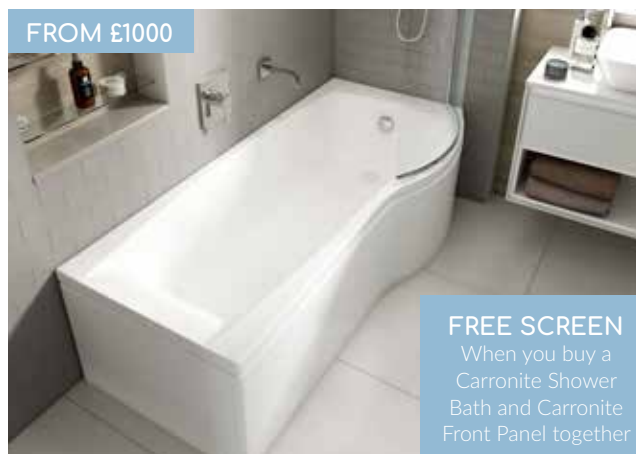

DIMENSIONS	carron CODE	carron RRP	©carronite™ CODE	©carronite™ RRP
1700 x 700-800mm LH 190 litres	Q4-02025	£1000	Q4-02026	£1553
FRONT PANEL	Q4-02250	£266	Q4-02251	£521
END PANEL	Q4-02258	£157	Q4-02259	£199
SHOWER SCREEN	Q4-02343	£437	Q4-02343	£437
1700 x 700-80mm RH 190 litres	Q4-02027	£1000	Q4-02028	£1553
FRONT PANEL	Q4-02250	£266	Q4-02251	£521
END PANEL	Q4-02258	£157	Q4-02259	£199
SHOWER SCREEN	Q4-02343	£437	Q4-02343	£437