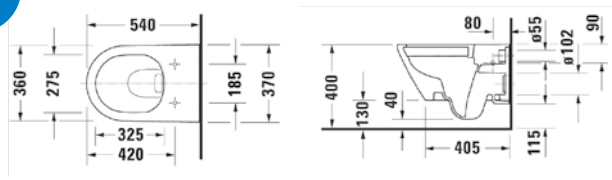

DURAVIT

D-NEO	RRP
Q4-70000 Wall Hung Toilet (Inc Seat)	£431

Technical Information

- Soft-close seat
- Quick-release seat
- Requires frame system

MAISON BANOS

RIMLESS

SIGNATURE	RRP
Q4-06416 Wall Hung Rimless WC	£319
Q4-06415 Soft Close Seat	£95