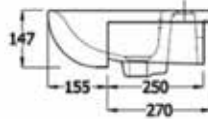

SAVONA **RRP**
Q4-12165 520 1TH Semi-Recessed Basin £220

Technical Information

- 520 x 425 x 147
- Suitable for Zaneti standard depth fitted furniture