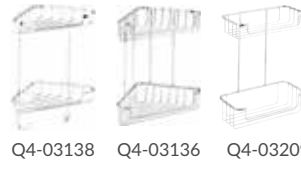

STAINLESS STEEL RANGE

CORNER BASKET

CODE	SIZE	RRP
Q4-32231	● H70 x W130 x D200	£94
Q4-32239	● H70 x W130 x D200	£119

DOUBLE CORNER BASKET

CODE	SIZE	RRP
Q4-32232	● H305 x W275 x D165	£236

2 TIER BASKET

CODE	SIZE	RRP
Q4-03138	H285 x W230 x D135	£91
Q4-03209	H315 x W250 x D125	£119
Q4-03136	H305 x W275 x D165	£121

3 TIER CORNER BASKET

CODE	SIZE	RRP
Q4-03208	H490 x W275 x D165	£165