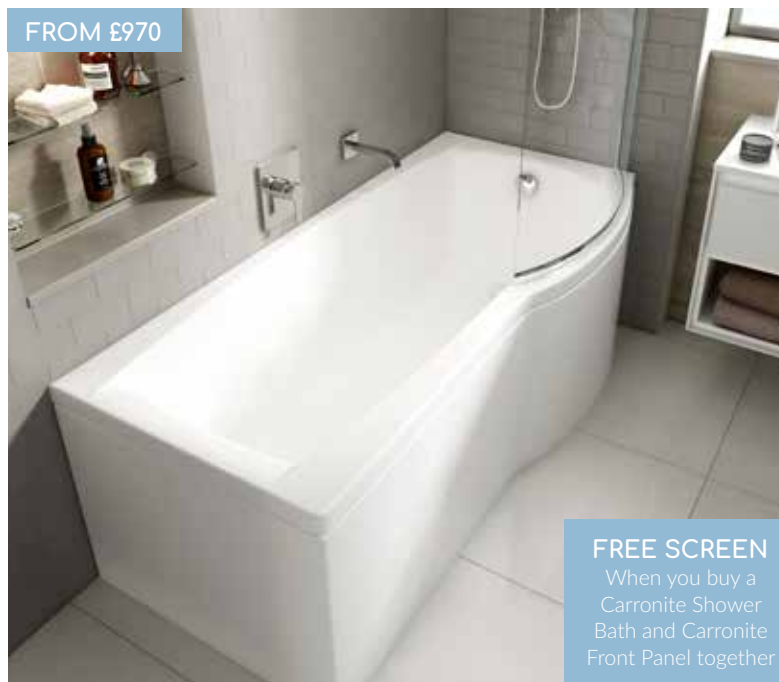

carron DELTA SHOWERBATH

Cleansing and relaxation take centre stage with Delta, thanks to its sloping back rest and spacious design.

It comes in right-handed and left-handed models to accommodate different bathroom layouts.