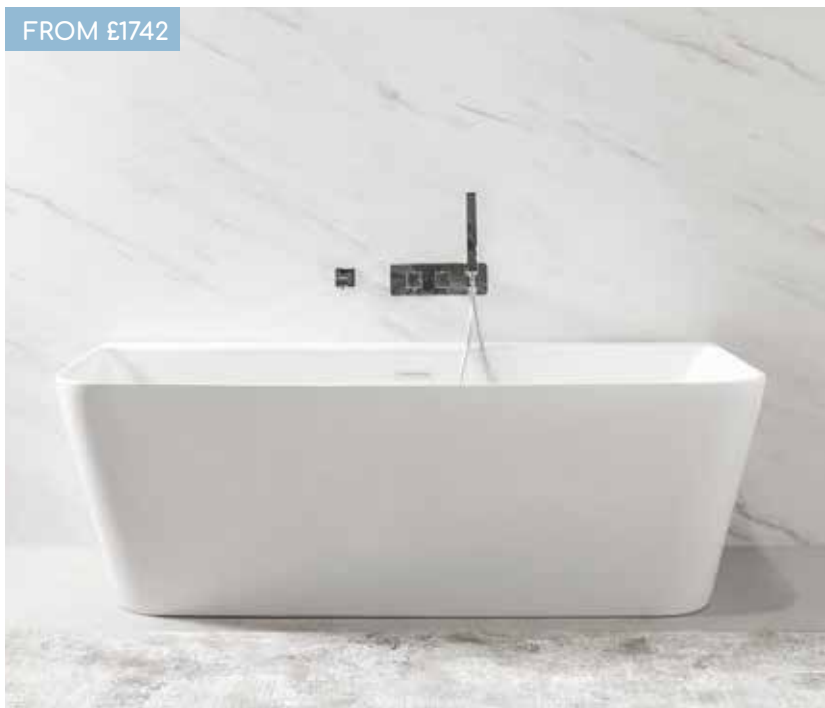

Comes with chrome waste

BATHS

SPALLE

FROM £1742

1700

245 LITRES

H580mm W1700mm D750mm		RRP
Bathtub	● Q4-06504	£1742
Bathtub	● Q4-06529	£2535
Gloss White Waste Kit	Q4-06518	£84
Matt Black Waste Kit	Q4-06517	£84
Brushed Brass Waste Kit	Q4-06524	£81