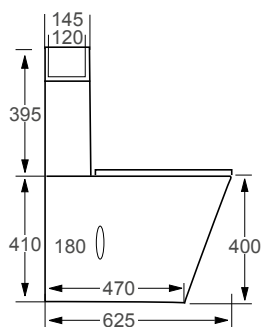

2 IN 1 TOILET

Technical Information

- Tap not included
- Ideal for small spaces
- Soft-close seat
- Hot and cold feed

We recommend:

The Maison Banos Orlando Basin Mono, see from page 302.

2 IN 1 TOILET COMBO	RRP
Q4-06418 2 In 1 Basin/Toilet Combo	£608