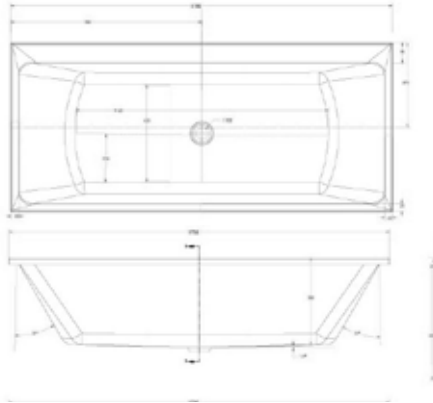

240 LITRES

1700 x 750mm H500mm D400mm		RRP
Bathtub	Q4-07079	£524
Front Panel	Q4-07128	£88
End Panel	Q4-07131	£48

1700