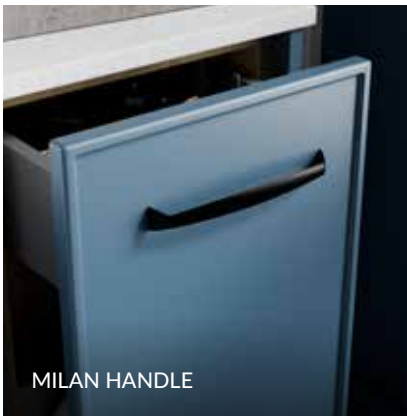

GROOVE BAR			RRP
Q4-29782	160mm	● Chrome	£16
Q4-29783	160mm	● Matt Black	£16
Q4-29784	160mm	● Brushed Brass	£19
Q4-29792	320mm	● Chrome	£27
Q4-29793	320mm	● Matt Black	£27
Q4-29795	320mm	● Brushed Brass	£28

ASPIRE			RRP
Q4-29594		● Chrome	£7
Q4-29595		● Matt Black	£7
Q4-29596		● Brushed Brass	£10

ASPECT INSET HANDLE, 1M LONG			RRP
Q4-28526		● Brushed Brass	£63
Q4-28521		● Black	£44

Chrome inset handle comes as standard with Aspect.

BOSS HANDLE			RRP
Q4-29400	192mm	● Stainless Steel Effect	£21
Q4-29398	192mm	● Matt Black	£21
Q4-29401	256mm	● Stainless Steel Effect	£24
Q4-29399	256mm	● Matt Black	£19
Q4-29402	537mm	● Stainless Steel Effect	£29

SLEEK PULL HANDLE			RRP
Q4-29785	150mm	● Chrome	£10
Q4-29786	150mm	● Matt Black	£10
Q4-29787	150mm	● Brushed Brass	£12
Q4-29808	150mm	● Boston Green	£23
Q4-29186	150mm	● Tuscan Red	£23
Q4-29185	150mm	● Cashmere	£23
Q4-29187	150mm	● Fjord Green	£23
Q4-29188	150mm	● Forest Green	£22
Q4-29240	150mm	● Khaki	£23
Q4-29239	150mm	● Olive	£23
Q4-29241	150mm	● Espresso	£23
Q4-29788	200mm	● Chrome	£13
Q4-29789	200mm	● Matt Black	£13
Q4-29790	200mm	● Brushed Brass	£14
Q4-29791	200mm	● Boston Green	£27
Q4-29190	200mm	● Tuscan Red	£27
Q4-29189	200mm	● Cashmere	£27
Q4-29281	200mm	● Fjord Green	£27
Q4-29289	200mm	● Forest Green	£26
Q4-29246	200mm	● Khaki	£27
Q4-29242	200mm	● Olive	£27
Q4-29247	200mm	● Espresso	£27

NEW