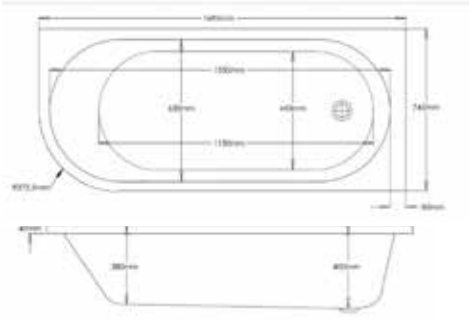

1700

195 LITRES

1700 x 750mm RH H500mm D410mm		RRP
Bathtub	Q4-07053	£471
Bath Panel	Q4-07089	£247

1700

195 LITRES

1700 x 750mm LH H500mm D410mm		RRP
Bathtub	Q4-07054	£471
Bath Panel	Q4-07089	£247

All Maison Banos baths are covered by a 20-year warranty

BATH PANELS

MAISON BANOS BATH PANELS*		RRP
1500 x 510 Front Panel	Q4-07126	£88
1600 x 510 Front Panel	Q4-07127	£88
1700 x 510 Front Panel	Q4-07128	£88
1800 x 510 Front Panel	Q4-07129	£125
700 x 510 End Panel	Q4-07132	£48
750 x 510 End Panel	Q4-07131	£48
800 x 510 End Panel	Q4-07130	£48

*Bath panels suitable for Duravit Baths.

BATH SCREENS

RIVA 6 L SHAPED HINGED BATH SCREEN		RRP
L Shaped Hinged Bath Screen	● Q4-05003	£200
L Shaped Hinged Bath Screen	● Q4-05004	£231
L Shaped Hinged Bath Screen	● Q4-05005	£252