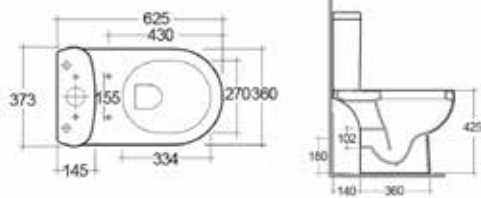

Technical Information

- Rimless design

RIMLESS

ICON		RRP
Q4-06408	Std. WC Pan	£218
Q4-06403	Top Flush Cistern	£117
Q4-06407	Soft Close Seat	£87
Q4-06410	Slim Soft Close Seat	£99

Technical Information

- Soft-close seat
- Water inlet right or left
- Quick-release seat