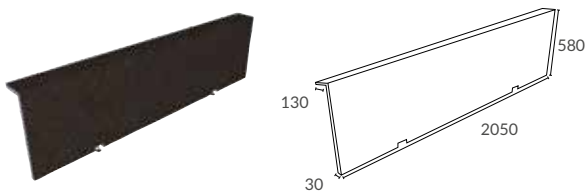

Comes with chrome waste

TILEABLE BATH PANELS

FRONT PANEL		RRP
Front Panel 1790mm	Q4-23119	£142

END PANEL		RRP
End Panel 800mm	Q4-23120	£100

READY TO TILE FRONT BATH PANEL WITH LIP		RRP
Front Panel 2050mm With Lip	Q4-23122	£235