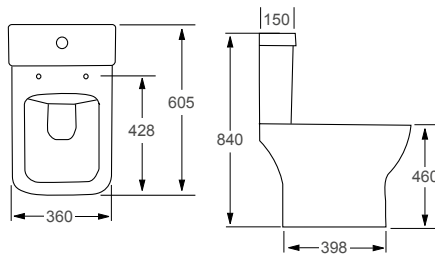

ICON		RRP
Q4-06411	Flush Fit WC Pan	£293
Q4-06403	Top Flush Cistern	£117
Q4-06407	Soft Close Seat	£87
Q4-06410	Slim Soft Close Seat	£99

Technical Information

- Soft-close seat
- Quick-release seat

CLOSE COUPLED TOILETS - EXTRA HIGH

VERONA		RRP
Q4-06463	Comfort Height Open Back WC Pan	£285
Q4-06458	Soft Close Seat	£83
Q4-06460	Slim Soft Close Seat	£83
Q4-06462	Top Flush Cistern	£98

Technical Information

- Soft-close seat

ICON		RRP
Q4-06412	Tall Open Back WC Pan	£315
Q4-06403	Top Flush Cistern	£117
Q4-06407	Soft Close Seat	£87
Q4-06410	Slim Soft Close Seat	£99

Technical Information

- Soft-close seat
- Quick-release seat
- Water inlet right or left

OUTLINE		RRP
Q4-06405	Tall Open Back WC Pan	£315
Q4-06403	Top Flush Cistern	£117
Q4-06419	Slim Soft Close Seat	£95
Q4-06401	Soft Close Seat	£87

Technical Information

- Soft-close seat
- Quick-release seat
- Water inlet right or left

BACK TO WALL - EXTRA HIGH

SIGNATURE		RRP
Q4-06482	Comfort Height Back To Wall Pan	£254
Q4-19133	6/3ltr Concealed Cistern	£112
Q4-06415	Soft Close Seat	£95

Technical Information

- Soft-close seat
- Comfort height

OUTLINE		RRP
Q4-06469	Tall Back To Wall Pan	£244
Q4-06401	Soft Close Seat	£87
Q4-06419	Slim Soft Close Seat	£95
Q4-19133	6/3ltr Concealed Cistern	£112

Technical Information

- Soft-close seat
- Comfort height