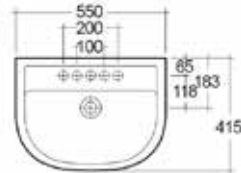

MARINO **RRP**
Q4-12075 550 1TH Semi-Recessed Basin £238

Technical Information

- 550 x 415 x 165
- Minimum furniture depth: 262mm
- Suitable for Zaneti standard depth furniture