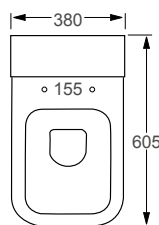

MAISON BANOS

RIMLESS

OUTLINE	RRP
Q4-06404 Flush Fit WC Pan	£280
Q4-06403 Top Flush Cistern	£117
Q4-06401 Soft Close Seat	£87

Technical Information

- Soft-close seat
- Quick-release seat