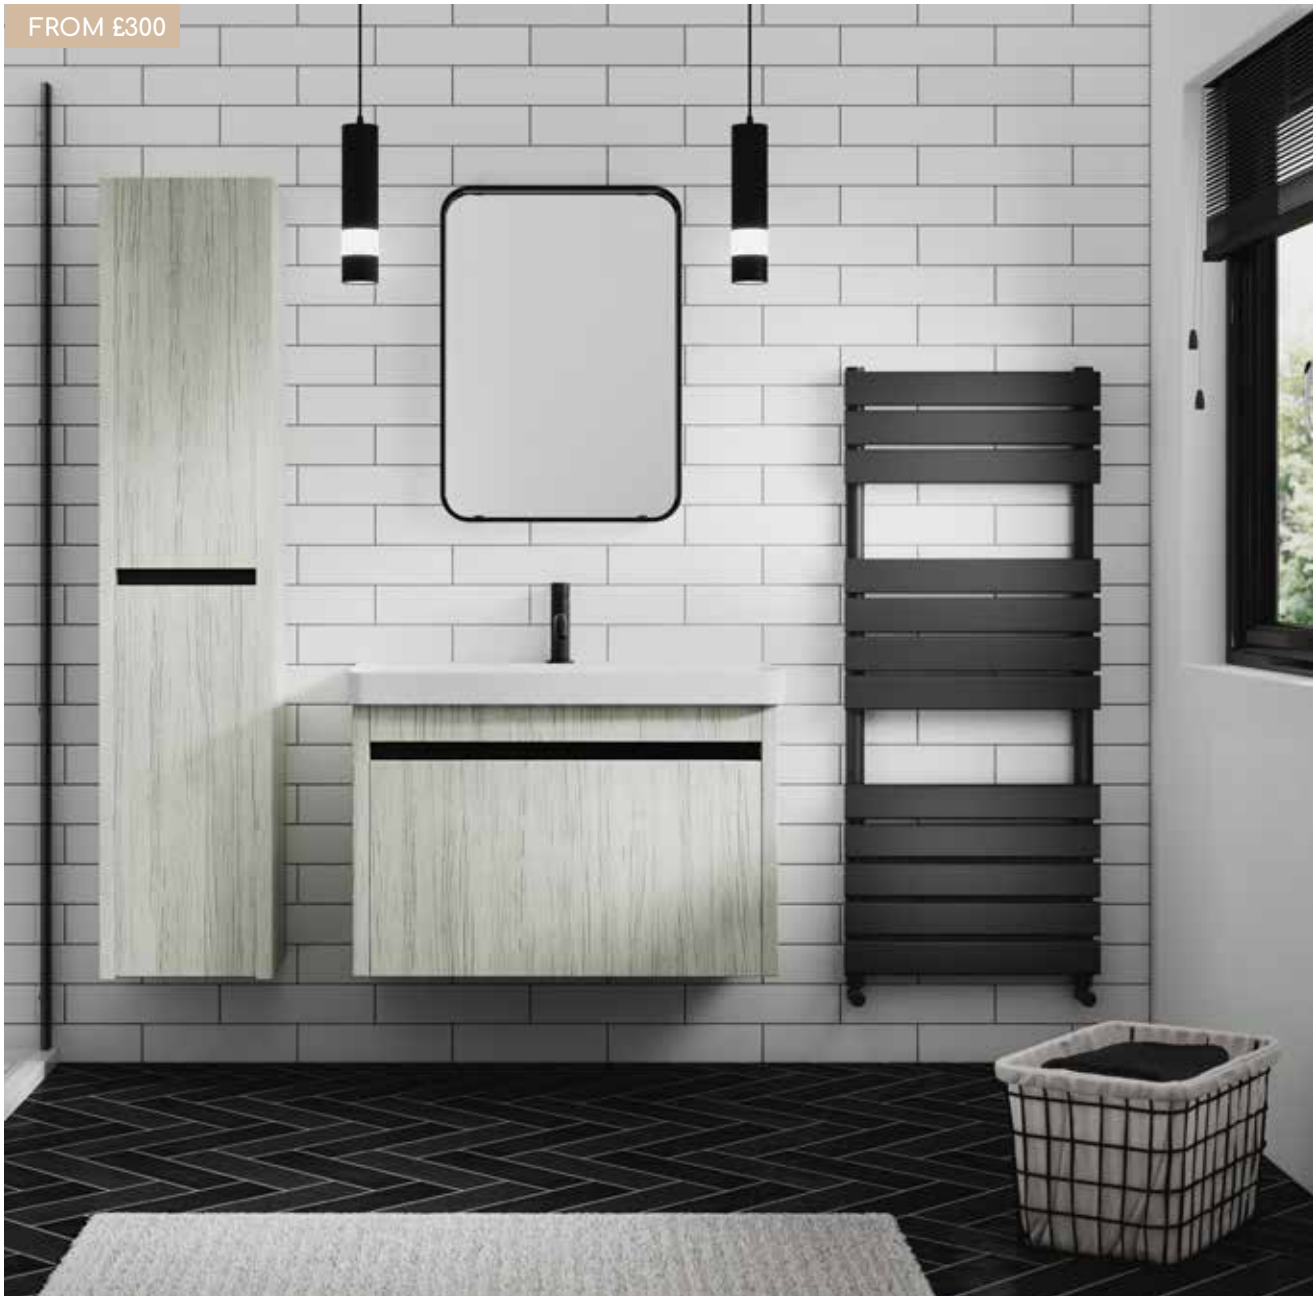

QUANTAS RADIATOR

FROM £300