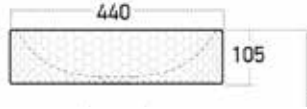

Technical Information

- 380 x 380 x 135
- No tap hole

Aspect Round

ZANETI®

TEXTURED MOON ROUND		RRP
Q4-29023	Sit On Basin	£210
Q4-23201	Professional Basin Waste	£42

Technical Information

- 440 x 440 x 105
- No tap hole
- Professional basin waste, suitable for basins with and without an overflow - also able to adapt it to be freeflow