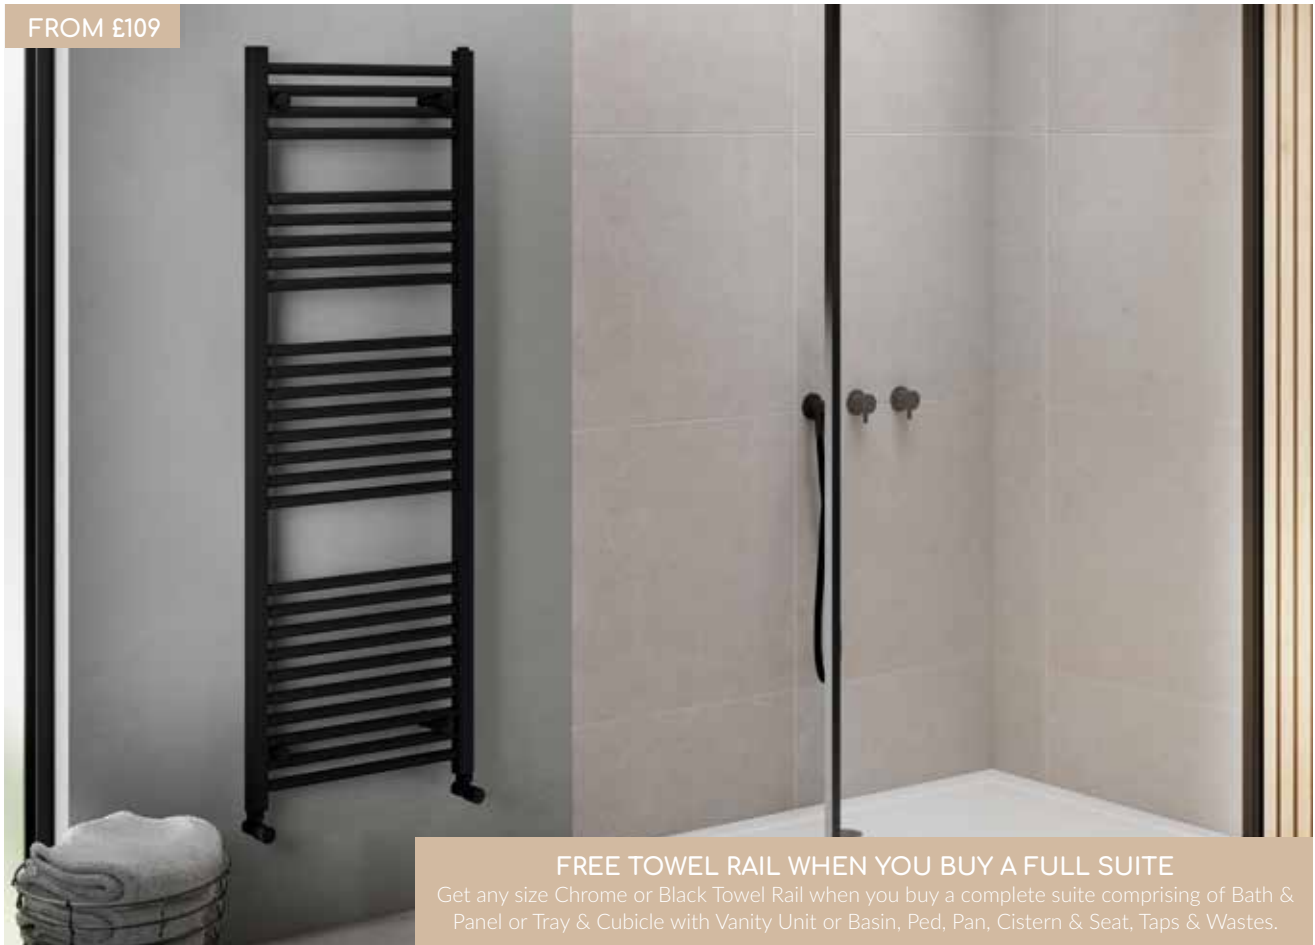

TOWEL RADIATOR

FROM £109

FREE TOWEL RAIL WHEN YOU BUY A FULL SUITE

Get any size Chrome or Black Towel Rail when you buy a complete suite comprising of Bath & Panel or Tray & Cubicle with Vanity Unit or Basin, Ped, Pan, Cistern & Seat, Taps & Wastes.

CODE	SIZE	PIPE CENTRES	BTU	RRP
Q4-10001	Chrome 800 x 400	360	749	£116
Q4-10002	Chrome 800 x 500	460	899	£131
Q4-10003	Chrome 800 x 600	560	1029	£145
Q4-10010	Black 800 x 400	360	1147	£98
Q4-10011	Black 800 x 500	460	1293	£109
Q4-10012	Black 800 x 600	560	1493	£116
Q4-10019	Anthracite 800 x 400	360	1147	£98
Q4-10020	Anthracite 800 x 500	460	1293	£109
Q4-10021	Anthracite 800 x 600	560	1493	£116

CODE	SIZE	PIPE CENTRES	BTU	RRP
Q4-10004	Chrome 1200 x 500	460	1339	£163
Q4-10005	Chrome 1200 x 600	560	1524	£182
Q4-10013	Black 1200 x 500	460	2045	£142
Q4-10014	Black 1200 x 600	560	2213	£153
Q4-10022	Anthracite 1200 x 500	460	2045	£142
Q4-10023	Anthracite 1200 x 600	560	2213	£153

RADIATORS

CODE	SIZE	PIPE CENTRES	BTU	RRP
Q4-10006	Chrome 1400 x 500	460	1561	£208
Q4-10007	Chrome 1400 x 600	560	1741	£236
Q4-10015	Black 1400 x 500	460	2396	£160
Q4-10016	Black 1400 x 600	560	2623	£175
Q4-10024	Anthracite 1400 x 500	460	2396	£160
Q4-10025	Anthracite 1400 x 600	560	2623	£175

CODE	SIZE	PIPE CENTRES	BTU	RRP
Q4-10008	Chrome 1600 x 500	460	1824	£236
Q4-10009	Chrome 1600 x 600	560	2093	£252
Q4-10017	Black 1600 x 500	460	2735	£182
Q4-10018	Black 1600 x 600	560	3064	£197
Q4-10026	Anthracite 1600 x 500	460	2735	£182
Q4-10027	Anthracite 1600 x 600	560	3064	£197