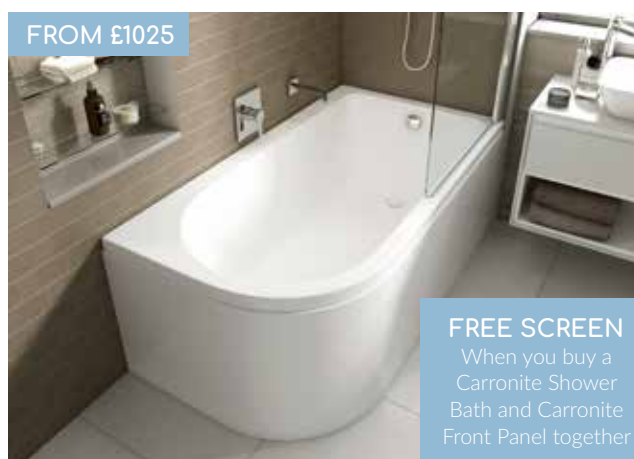

BATHS

carron STATUS SHOWERBATH

The Status shower bath features clean lines and a beautiful, curved corner, making your bathroom feel bigger.

Opt for right-handed or left-handed, depending on your layout.