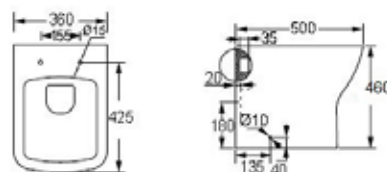

OUTLINE		RRP
Q4-06469	Tall Back To Wall Pan	£244
Q4-06401	Soft Close Seat	£87
Q4-06419	Slim Soft Close Seat	£95
Q4-19133	6/3ltr Concealed Cistern	£112

Technical Information

- Soft-close seat
- Comfort height