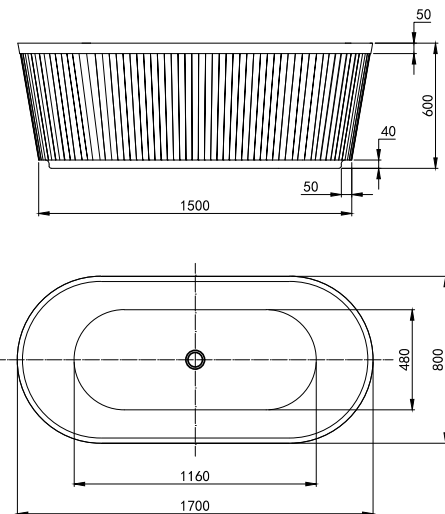

1700

225 LITRES

H600mm W1700mm D800mm	RRP
Bathtub Q4-06523	£1777
Bathtub Q4-06534	£2414
Gloss White Waste Kit	Q4-06518 £84
Matt Black Waste Kit	Q4-06517 £84
Brushed Brass Waste Kit	Q4-06524 £81

Comes with chrome waste