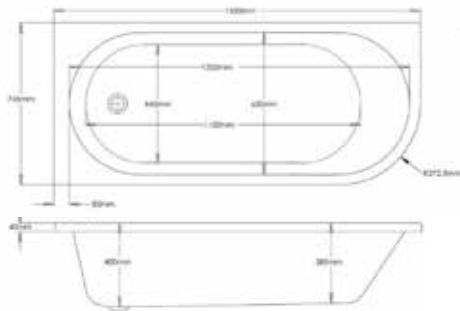

STRUCTURE

FROM £471

Structure features a statement curved corner, adding style and increasing the floor space in your bathroom.

Pair with black taps and accessories for a striking contrast.

1500

165 LITRES