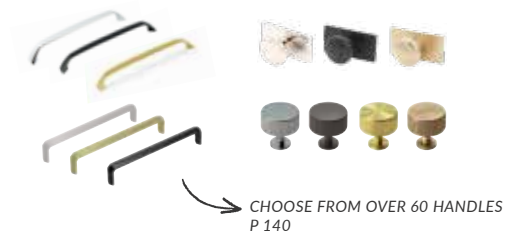

COMPLETE THE LOOK