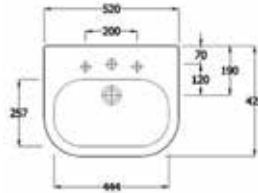

Technical Information

- 550 x 415 x 165
- Minimum furniture depth: 262mm
- Suitable for Zaneti standard depth furniture

SAVONA **RRP**
 Q4-12165 520 1TH Semi-Recessed Basin £220

Technical Information

- 520 x 425 x 147
- Suitable for Zaneti standard depth fitted furniture