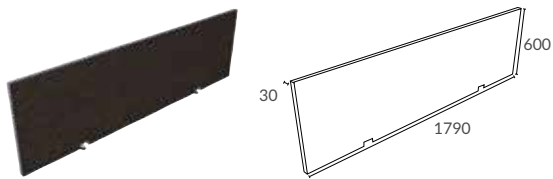

TILEABLE BATH PANELS

FRONT PANEL		RRP
Front Panel 1790mm	Q4-23119	£142