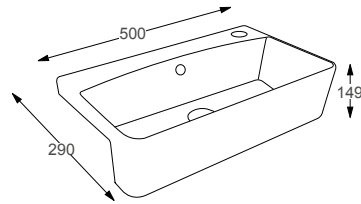

SEMI-RECESSED BASINS

ICON		RRP
Q4-06422	Slim Semi-Recessed Basin	£202
Q4-23201	Professional Basin Waste	£42

Technical Information

- 500 x 290 x 149
- Minimum furniture depth: 220mm
- Professional basin waste, suitable for basins with and without an overflow – also able to adapt it to be freeflow