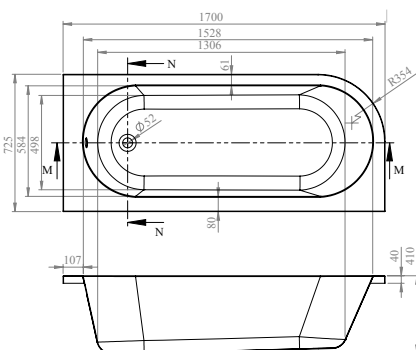

195 LITRES

1700 x 725mm LH H500mm D410mm		RRP
Bathtub	Q4-07087	£471
Bath Panel	Q4-07089	£247

1700