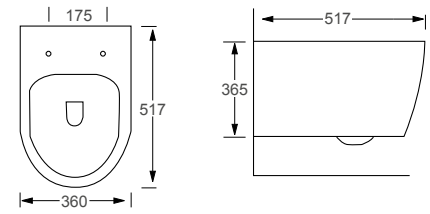

DURAVIT

D-NEO	RRP
Q4-70000 Wall Hung Toilet (Inc Seat)	£431

Technical Information

- Soft-close seat
- Quick-release seat
- Requires frame system

MAISON BANOS

RIMLESS

SIGNATURE	RRP
Q4-06416 Wall Hung Rimless WC	£319
Q4-06415 Soft Close Seat	£95