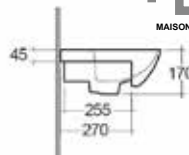

Technical Information

- 550 x 415 x 165
- Minimum furniture depth: 262mm
- Suitable for Zaneti standard depth furniture

SAVONA **RRP**
 Q4-12165 520 1TH Semi-Recessed Basin £220

Technical Information

- 520 x 425 x 147
- Suitable for Zaneti standard depth fitted furniture