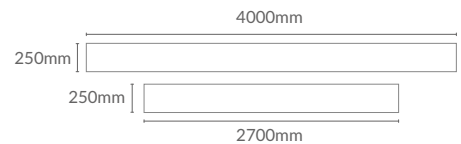

Elegant and contemporary pack of 4 PVC ceiling panels, quick and easy to install.