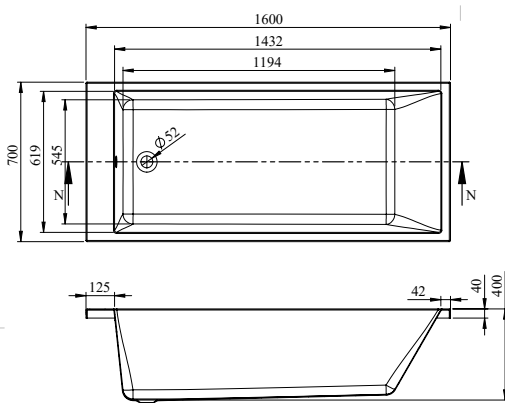

RADIANT

FROM £450

Radiant's thin edge optimises the space for bathing and ensures a clean look – goodbye clutter, hello style.

Any Maison Banos bath guarantees heat-retaining quality acrylic and a professional finish.

1600

210 LITRES

1600 x 700mm H500mm D400mm		RRP
Bathtub	Q4-07077	£450
Front Panel	Q4-07127	£88
End Panel	Q4-07132	£48

1700

230 LITRES

1700 x 700mm H500mm D400mm		RRP
Bathtub	Q4-07078	£471
Front Panel	Q4-07128	£88
End Panel	Q4-07132	£48

1700

230 LITRES

1700 x 700mm H500mm D400mm		RRP
Bathtub	Q4-07058	£398
Front Panel	Q4-07128	£88
End Panel	Q4-07132	£48