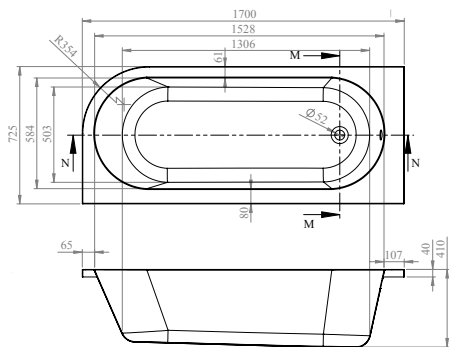

165 LITRES

1500 x 750mm RH H500mm D410mm		RRP
Bathtub	Q4-07056	£471
Bath Panel	Q4-07055	£247

1700