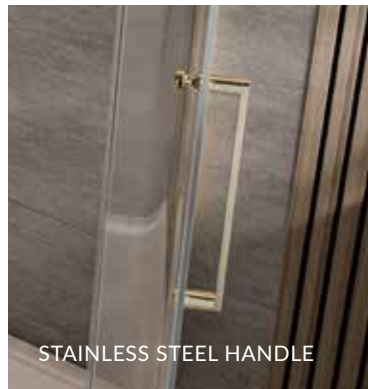

Finishes:

Configurations:

Key Features:

Gunmetal
aluminium
profile

Aluminium hinges

Clear
tempered
glass

Long sleek
355mm handle

Easy clean
glass