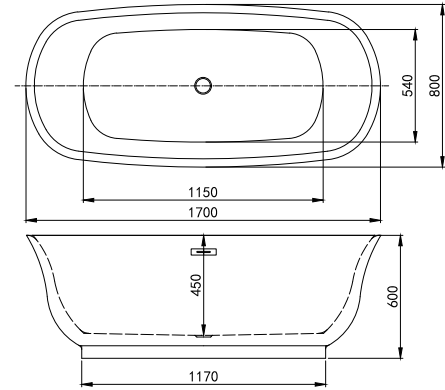

Comes with chrome waste

GROOVE

FROM £1777

1700

225 LITRES

H600mm W1700mm D800mm	RRP
Bathtub  Q4-06523	£1777
Bathtub  Q4-06534	£2414
Gloss White Waste Kit	Q4-06518 £84
Matt Black Waste Kit	Q4-06517 £84
Brushed Brass Waste Kit	Q4-06524 £81