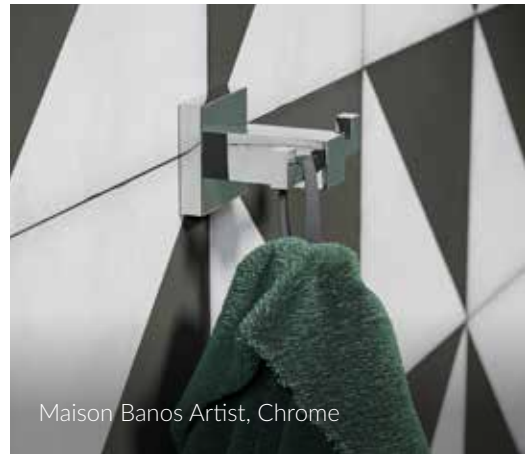

ARTIST

The finishing touches are just as important. Complete your bathroom with our selection of Artist accessories, offering a range of styles and colours.

FINISHES