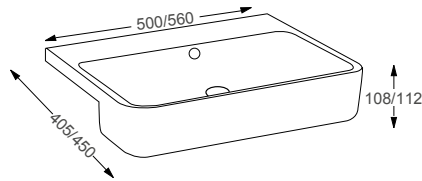

HARMONY		RRP
Q4-29044	500 Semi-Recessed Basin	£169
Q4-29043	560 Semi-Recessed Basin	£211
Q4-23201	Professional Basin Waste	£42

Technical Information

- 500/560 x 405/450 x 108/112
- Suitable for Zaneti standard depth fitted furniture
- Professional basin waste, suitable for basins with and without an overflow – also able to adapt it to be freeflow