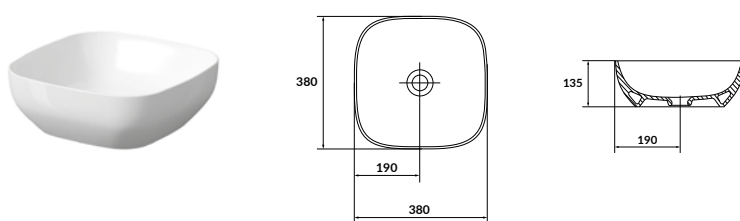

ZANETTI®

ELLIPSA		RRP
Q4-29825	White Countertop Basin	£211
Q4-29898	Soft Black Countertop Basin	£253

Technical Information

- 385 x 505 x 135
- No tap hole

ZANETTI®

ELLIPSA SQUARE		RRP
Q4-29826	White Countertop Basin	£137
Q4-29899	Soft Black Countertop Basin	£233