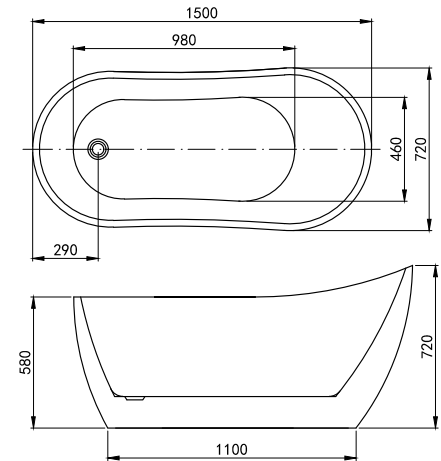

Comes with chrome waste

BATHS

MOOD

FROM £1742

1600

250 LITRES

H600mm W1600mm D800mm LH		RRP
Bathtub	Q4-06515	£1742
Bathtub	Q4-06530	£2535
Gloss White Waste Kit	Q4-06518	£84
Matt Black Waste Kit	Q4-06517	£84
Brushed Brass Waste Kit	Q4-06524	£81