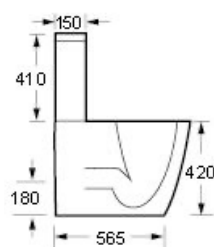

MAISON BANOS

SIGNATURE	RRP
Q4-06451 Flush Fit WC Pan	£341
Q4-06450 Top Flush Cistern	£117
Q4-06415 Soft Close Seat	£95

Technical Information

- Soft-close seat