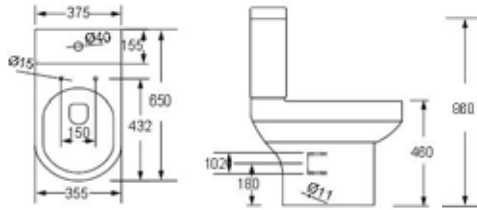

CLOSE COUPLED TOILETS - EXTRA HIGH

VERONA		RRP
Q4-06463	Comfort Height Open Back WC Pan	£285
Q4-06458	Soft Close Seat	£83
Q4-06460	Slim Soft Close Seat	£83
Q4-06462	Top Flush Cistern	£98

Technical Information

- Soft-close seat