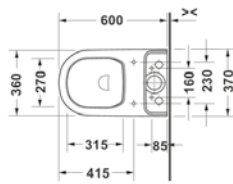

DURAVIT

D-CODE	RRP
Q4-71358 Flush Fit Close Coupled Toilet	£322

Technical Information

- Soft-close seat
- Quick-release seat