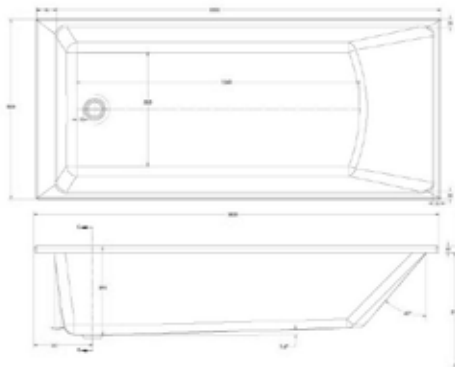

270 LITRES

1800 x 700mm H500mm D400mm		RRP
Bathtub	Q4-07080	£593
Front Panel	Q4-07129	£125
End Panel	Q4-07132	£48

1800