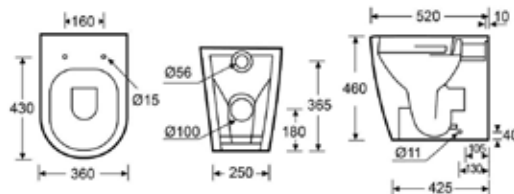

BACK TO WALL - EXTRA HIGH

SIGNATURE		RRP
Q4-06482	Comfort Height Back To Wall Pan	£254
Q4-19133	6/3ltr Concealed Cistern	£112
Q4-06415	Soft Close Seat	£95

Technical Information

- Soft-close seat
- Comfort height