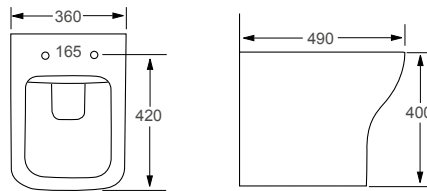

Technical Information

- Rimless design

RIMLESS

OUTLINE		RRP
Q4-06400	Back To Wall Pan	£214
Q4-06419	Slim Soft Close Seat	£95
Q4-06401	Soft Close Seat	£87

Technical Information

- Soft-close seat
- Quick-release seat