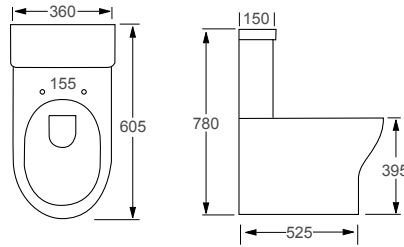

ICON		RRP
Q4-06411	Flush Fit WC Pan	£293
Q4-06403	Top Flush Cistern	£117
Q4-06407	Soft Close Seat	£87
Q4-06410	Slim Soft Close Seat	£99

Technical Information

- Soft-close seat
- Quick-release seat