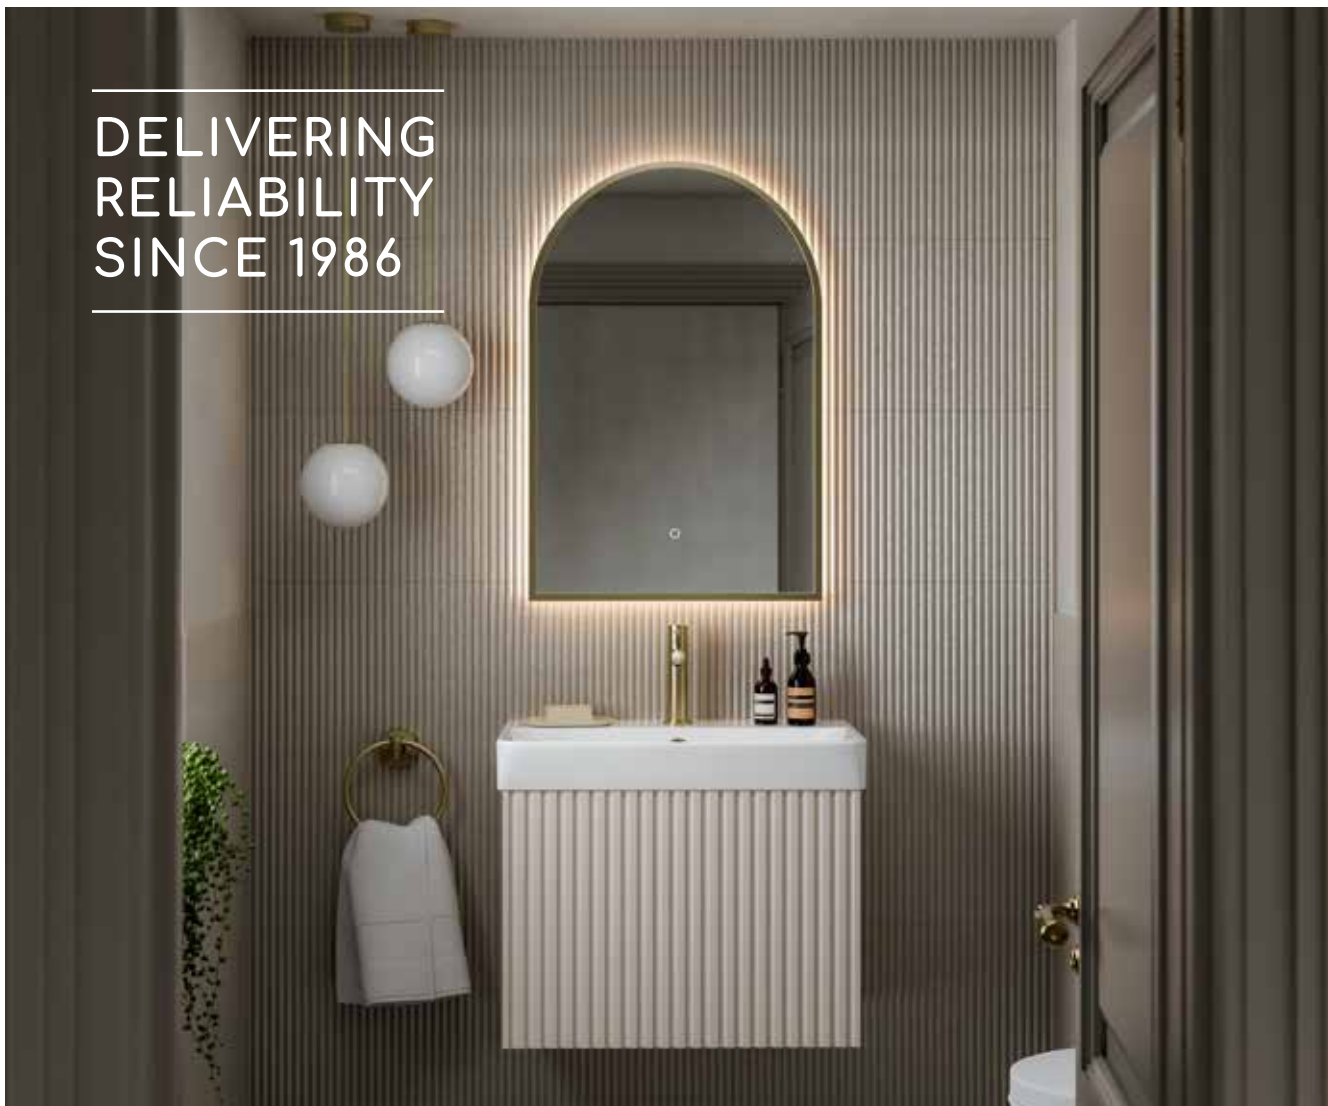

SERVICING ACROSS THE UK

With 6 regional sales managers we service widely across the UK.

DELIVERING
RELIABILITY
SINCE 1986

	GUARANTEE PERIOD	EXCLUSION GUARANTEE	EXCLUSION GUARANTEE PERIOD
Furniture	10 Years	-	-
Sanitaryware	10 Years	Cistern Fittings, Toilet Seats	2 Years
Maison Banos Baths	10 Years	-	-
Freestanding Baths	10 Years	-	-
Enclosures	10 Years	Handles, Seals, Hinges, Rollers	1 Year
Taps & Showering	5 Years	Hoses/Handsets	2 Years
Radiators	5 Years	-	-
Accessories	5 Years	-	-
Zaneti Mirrors	3 Years	LED	Lifetime
Wall Panels	10 Years	-	-