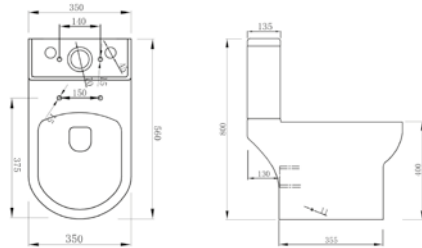

RIMLESS

MINIMALIST SHORT PROJECTION		RRP
Q4-06452	Close Coupled Pan	£177
Q4-06453	Cistern	£85
Q4-06454	Soft Close Seat	£55

Technical Information

- Soft-close seat