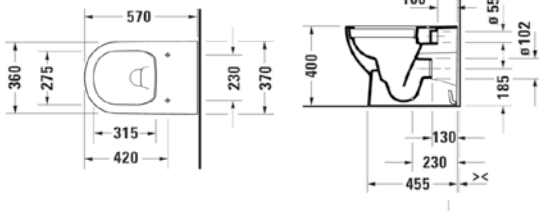

BACK TO WALL TOILETS

NEW