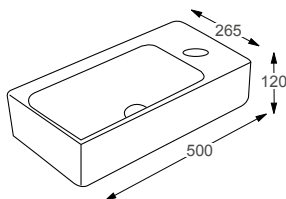

SIT ON BASINS

ZANETTI®

ASPECT EGG **RRP**

Q4-29030 Sit On Basin £221

Q4-23201 Professional Basin Waste £42

Technical Information

- 440 x 355 x 150
- No tap hole
- Professional basin waste, suitable for basins with and without an overflow – also able to adapt it to be freeflow