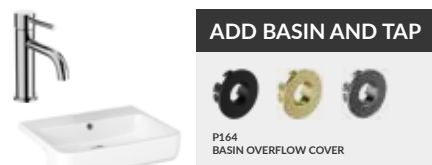

FASCIA OPTIONS

FINISH	FASCIA SET	RRP
Gloss White	Q4-28421	£237
Dove Grey	Q4-28423	£215
Matt Ocean Blue	Q4-28440	£215
Matt Carbon Grey	Q4-28424	£215
Matt Soft Black	Q4-28016	£215
Matt Cashmere	Q4-28049	£215
Natural Oak	Q4-28428	£225
Matt Light Grey	Q4-28422	£215
Gloss Dove Grey	Q4-28426	£284
Espresso	Q4-28441	£215