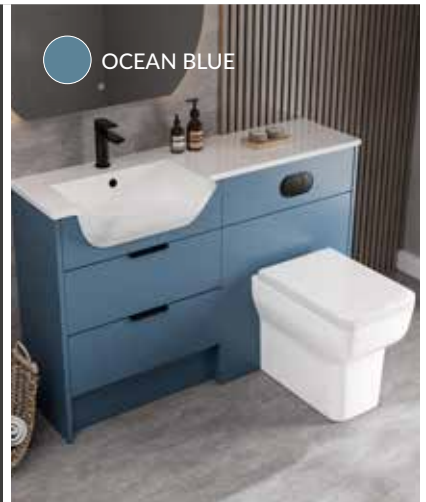

Carbon Grey

Espresso

EXCLUSIVE
10-YEAR
WARRANTY

400 STANDARD DEPTH BACK TO WALL WC UNIT

Dimensions:
H820 x W400 x D335mm

CARCASS OPTIONS

FINISH	CODE	RRP
White	Q4-28175	£342
Grey	Q4-28176	£342
Oak	Q4-28177	£359