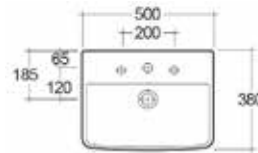

Technical Information

- 550 x 415 x 165
- Minimum furniture depth: 262mm
- Suitable for Zaneti standard depth furniture

SAVONA **RRP**
 Q4-12165 520 1TH Semi-Recessed Basin £220

Technical Information

- 520 x 425 x 147
- Suitable for Zaneti standard depth fitted furniture