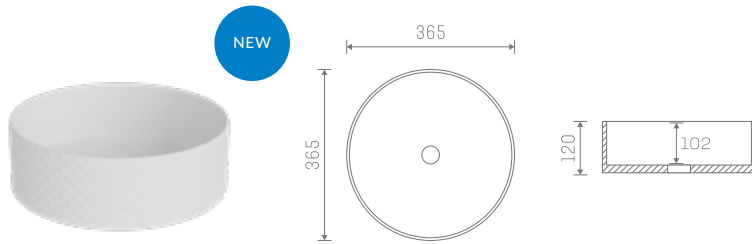

LUCCA **RRP**
 Q4-12125 500 1TH Semi-Recessed Basin £244

Technical Information

- 500 x 380 x 170
- Suitable for Zaneti standard depth fitted furniture

Savona 520 1TH Semi-Recessed Basin

SIT ON BASINS

ZANETTI®