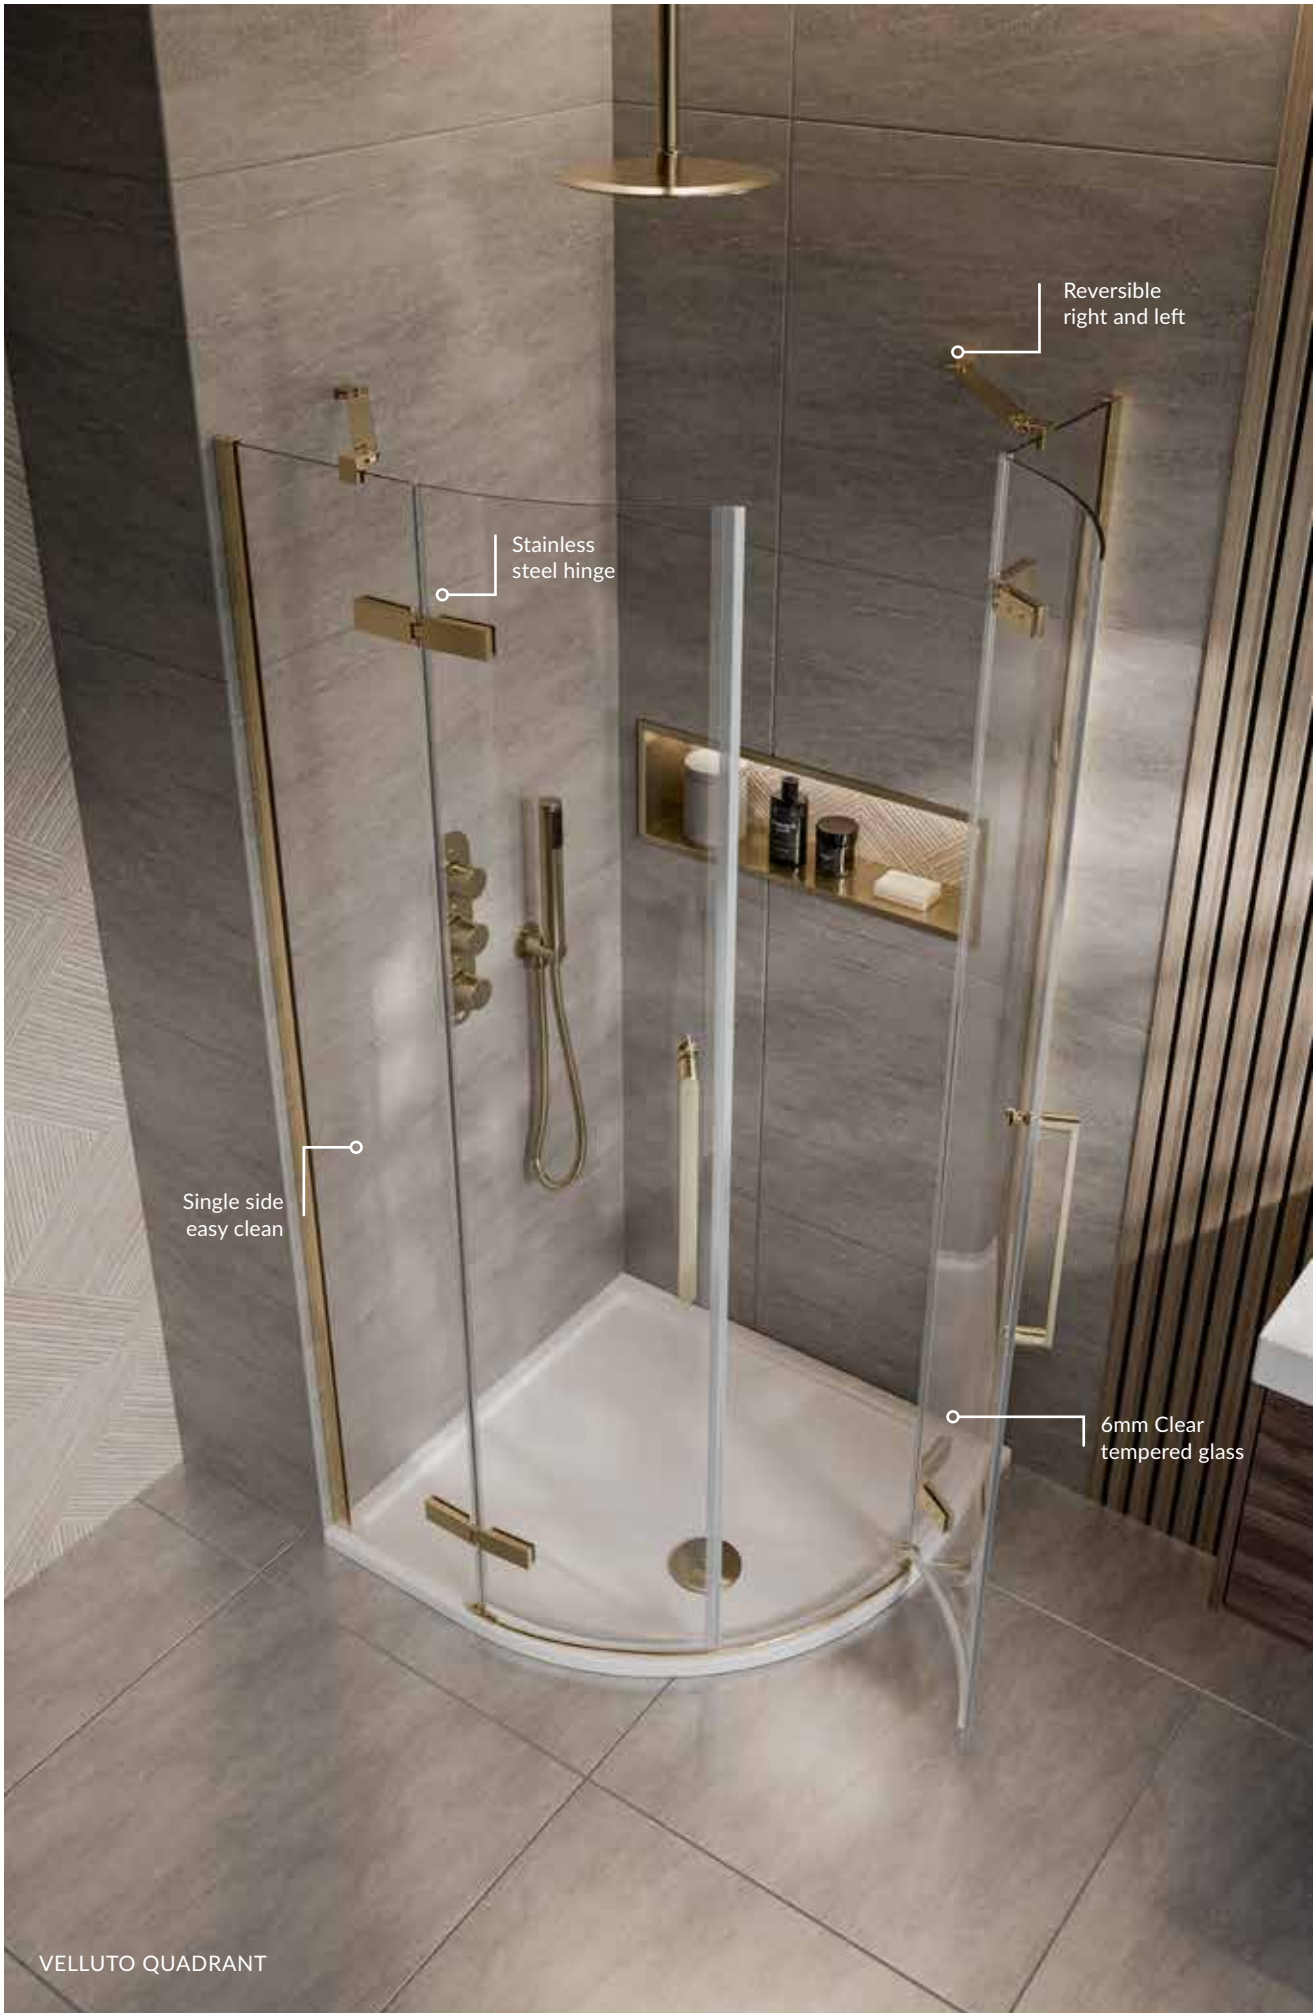

VELLUTO QUADRANT