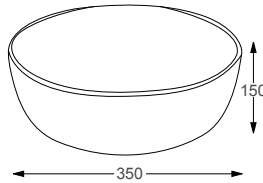

Technical Information

- 350 x 350 x 150
- No tap hole
- Professional basin waste, suitable for basins with and without an overflow - also able to adapt it to be freeflow

ZANETI®

GROOVE		RRP
Q4-06446	Counter Top Basin	£165
Q4-23201	Professional Basin Waste	£42