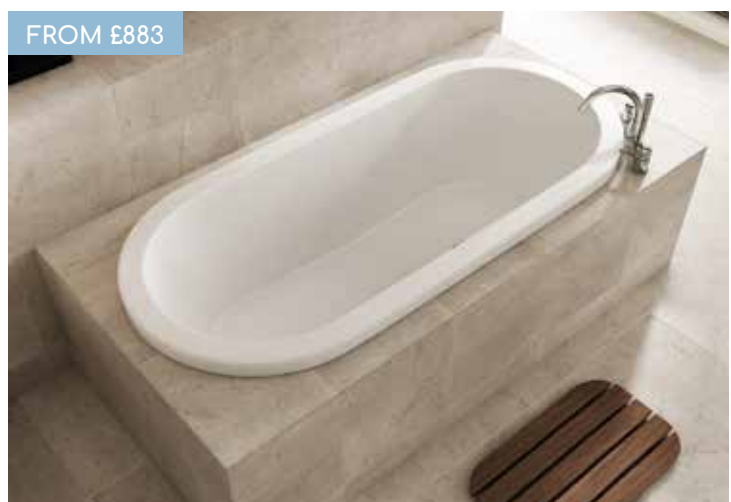

carron CORNER BATHS

DIMENSIONS	carron CODE	carron RRP	©carronite™ CODE	©carronite™ RRP	©carronite™ WHIRLPOOL
1300 x 1300mm TRANQUILITY 295 litres	Q4-02244	£1359	Q4-02245	£2034	
CORNER PANEL	Q4-02304	£292	Q4-02305	£533	
1300 x 1300mm MONARCH 235 litres	Q4-02236	£1258	Q4-02237	£1517	
CORNER PANEL	Q4-02304	£292	Q4-02305	£533	
1550 x 950mm DOVE LH 190 litres	Q4-02232	£1111	Q4-02233	£1491	
CORNER PANEL	Q4-02262	£292	Q4-02263	£533	
1550 x 950mm DOVE RH 190 litres	Q4-02234	£1111	Q4-02235	£1491	
CORNER PANEL	Q4-02262	£292	Q4-02263	£533	
1200 x 1200mm ORIOLE 190 litres	Q4-02242	£1180	Q4-02243	£1431	
CORNER PANEL	Q4-02260	£292	Q4-02261	£533	
1500 x 1500mm CENTENNIAL 407 litres	Q4-02230	£1623	Q4-02231	£2269	
CORNER PANEL	Q4-02264	£292	Q4-02265	£533	
1700 x 1000mm OMEGA LH 255 litres	Q4-02238	£1439	Q4-02239	£2249	
CORNER PANEL	Q4-02306	£292	Q4-02308	£533	
1700 x 1000mm OMEGA RH 255 litres	Q4-02240	£1439	Q4-02241	£2249	
CORNER PANEL	Q4-02306	£292	Q4-02308	£533	

BATHS

carron HALCYON SQUARE & OVAL INSET

Whichever shape you choose, you're sure to make a statement with the Halcyon inset bath.

Inset baths can be placed into protruding surfaces, such as a custom-built surround, or even inserted into the floor.

DIMENSIONS	carron CODE	carron RRP	©carronite™ CODE	©carronite™ RRP
1750 x 800mm HALCYON SQUARE 286 litres	Q4-02487	£883	Q4-02488	£1476
1750 x 800mm HALCYON OVAL 270 litres	Q4-02100	£883	Q4-02101	£1476