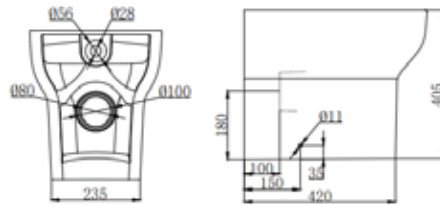

RIMLESS

SPACE		RRP
Q4-06427	Rimless Back To Wall Pan	£218
Q4-06428	Soft Close Seat	£92
Q4-19133	6/3ltr Concealed Cistern	£112

Technical Information

- Rimless design