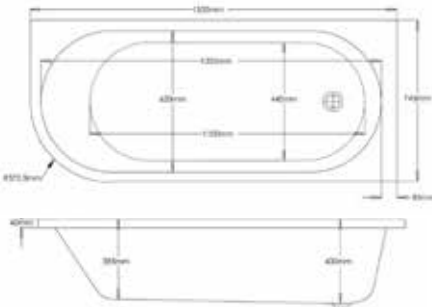

165 LITRES

1500 x 750mm LH H500mm D410mm		RRP
Bathtub	Q4-07057	£471
Bath Panel	Q4-07055	£247

1500