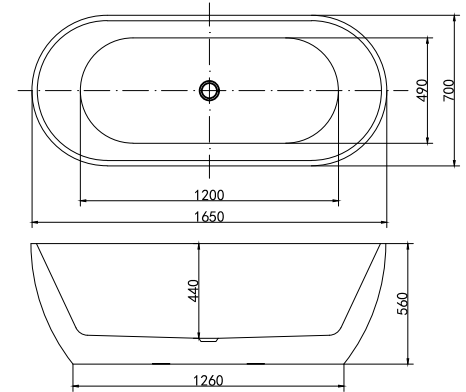

1650

240 LITRES

H560mm W1650mm D700mm		RRP
Bathtub	● Q4-06500	£1184
Bathtub	● Q4-06525	£2116
Gloss White Waste Kit	Q4-06518	£84
Matt Black Waste Kit	Q4-06517	£84
Brushed Brass Waste Kit	Q4-06524	£81

Comes with chrome waste