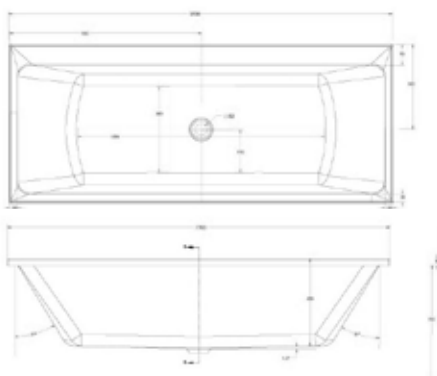

230 LITRES

1700 x 700mm H500mm D400mm		RRP
Bathtub	Q4-07078	£471
Front Panel	Q4-07128	£88
End Panel	Q4-07132	£48

1700