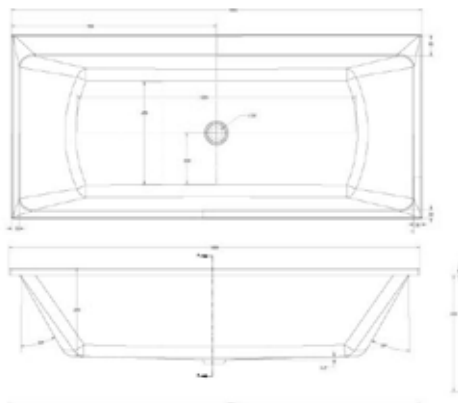

270 LITRES

1800 x 800mm H500mm D400mm		RRP
Bathtub	Q4-07081	£482
Front Panel	Q4-07129	£125
End Panel	Q4-07132	£48

1800