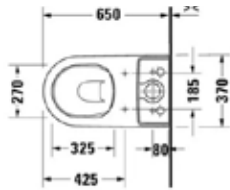

DURAVIT

D-NEO	RRP
Q4-71361 Flush Fit Close Coupled Toilet	£710

Technical Information

- Soft-close seat
- Quick-release seat