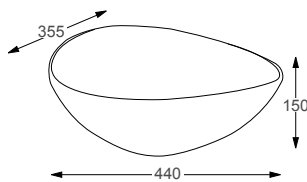

SIT ON BASINS

ZANETTI®

ASPECT EGG **RRP**

Q4-29030 Sit On Basin £221

Q4-23201 Professional Basin Waste £42

Technical Information

- 440 x 355 x 150
- No tap hole
- Professional basin waste, suitable for basins with and without an overflow – also able to adapt it to be freeflow