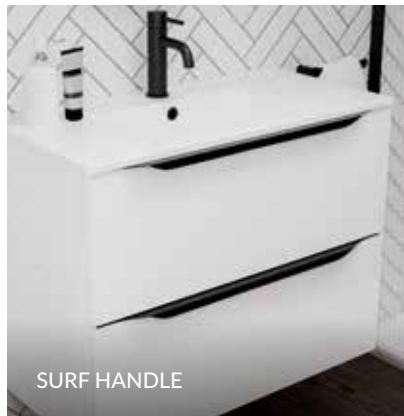

GROOVE BAR			RRP
Q4-29782	160mm	● Chrome	£16
Q4-29783	160mm	● Matt Black	£16
Q4-29784	160mm	● Brushed Brass	£19
Q4-29792	320mm	● Chrome	£27
Q4-29793	320mm	● Matt Black	£27
Q4-29795	320mm	● Brushed Brass	£28

ASPIRE			RRP
Q4-29594		● Chrome	£7
Q4-29595		● Matt Black	£7
Q4-29596		● Brushed Brass	£10

ASPECT INSET HANDLE, 1M LONG			RRP
Q4-28526		● Brushed Brass	£63
Q4-28521		● Black	£44

Chrome inset handle comes as standard with Aspect.

BOSS HANDLE			RRP
Q4-29400	192mm	● Stainless Steel Effect	£21
Q4-29398	192mm	● Matt Black	£21
Q4-29401	256mm	● Stainless Steel Effect	£24
Q4-29399	256mm	● Matt Black	£19
Q4-29402	537mm	● Stainless Steel Effect	£29

SLEEK PULL HANDLE			RRP
Q4-29785	150mm	● Chrome	£10
Q4-29786	150mm	● Matt Black	£10
Q4-29787	150mm	● Brushed Brass	£12
Q4-29808	150mm	● Boston Green	£23
Q4-29186	150mm	● Tuscan Red	£23
Q4-29185	150mm	● Cashmere	£23
Q4-29187	150mm	● Fjord Green	£23
Q4-29188	150mm	● Forest Green	£22
Q4-29240	150mm	● Khaki	£23
Q4-29239	150mm	● Olive	£23
Q4-29241	150mm	● Espresso	£23
Q4-29788	200mm	● Chrome	£13
Q4-29789	200mm	● Matt Black	£13
Q4-29790	200mm	● Brushed Brass	£14
Q4-29791	200mm	● Boston Green	£27
Q4-29190	200mm	● Tuscan Red	£27
Q4-29189	200mm	● Cashmere	£27
Q4-29281	200mm	● Fjord Green	£27
Q4-29289	200mm	● Forest Green	£26
Q4-29246	200mm	● Khaki	£27
Q4-29242	200mm	● Olive	£27
Q4-29247	200mm	● Espresso	£27

NEW