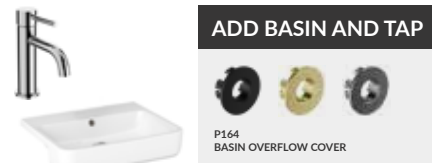

FASCIA OPTIONS

FINISH	FASCIA SET	RRP
Gloss White	Q4-28055	£232
Dove Grey	Q4-28057	£210
Matt Ocean Blue	Q4-28058	£210
Matt Carbon Grey	Q4-28059	£210
Matt Soft Black	Q4-28060	£210
Matt Cashmere	Q4-28065	£210
Natural Oak	Q4-28061	£221
Matt Light Grey	Q4-28056	£210
Gloss Dove Grey	Q4-28063	£277
Espresso	Q4-28400	£210

560 Semi-Recessed Basin	Q4-29043	£211
Artist Basin Mono Chrome	Q4-06001	£172

700 STANDARD DEPTH BASIN UNIT