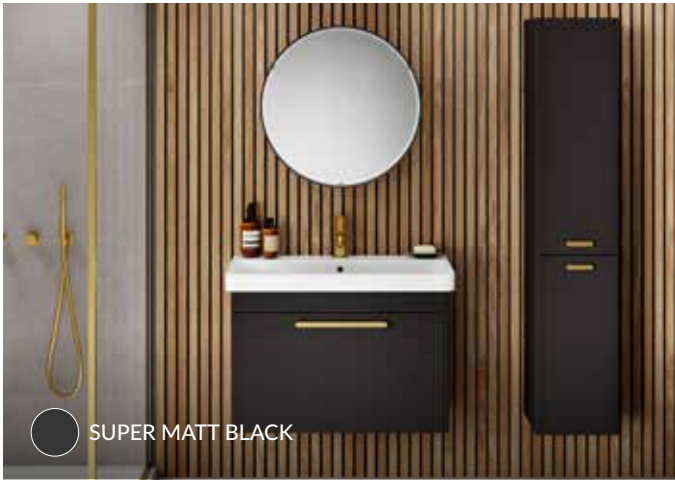

Modular Furniture

SENZA PRO

Rounded corners add a designer touch to Senza Pro's otherwise clean and simple look. It's available as wall-hung or floorstanding in four cool, contemporary gloss and super-matt colours.