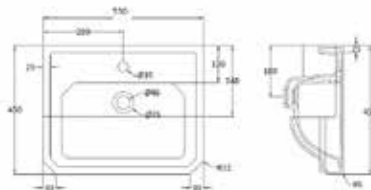

WINDSOR		RRP
Q4-06440	550 Semi-Recessed Basin	£219

Technical Information

- 550 x 450 x 110
- Suitable for Zaneti standard depth fitted furniture