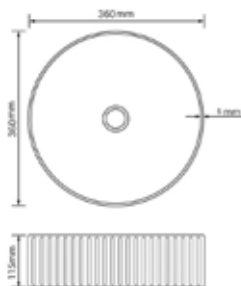

Technical Information

- 360 x 360 x 115
- No tap hole
- Professional basin waste, suitable for basins with and without an overflow - also able to adapt it to be freeflow