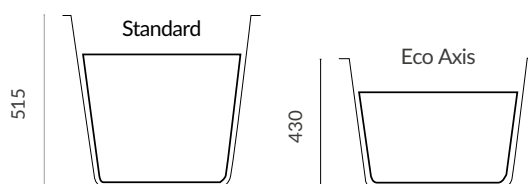

Eco Water Capacity

Key features:

- Made in the UK
- Superb heat retention
- Premium strength
- Industry-leading design
- L Panel option available