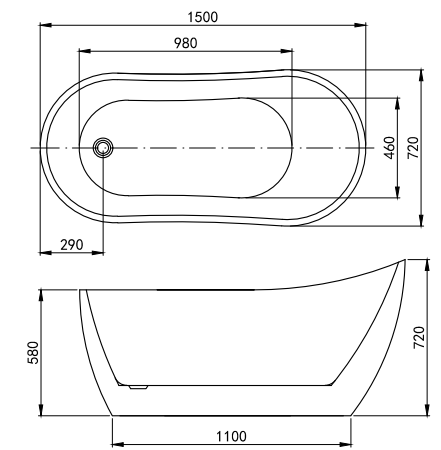

MONO

FROM £1681

1500

220 LITRES

H680mm W1500mm D700mm		RRP
Bathtub	Q4-06503	£1681
Bathtub	Q4-06528	£2596
Gloss White Waste Kit	Q4-06518	£84
Matt Black Waste Kit	Q4-06517	£84
Brushed Brass Waste Kit	Q4-06524	£81

Comes with chrome waste

BATHS

MOOD

FROM £1742

1600

250 LITRES

H600mm W1600mm D800mm LH		RRP
Bathtub	Q4-06515	£1742
Bathtub	Q4-06530	£2535
Gloss White Waste Kit	Q4-06518	£84
Matt Black Waste Kit	Q4-06517	£84
Brushed Brass Waste Kit	Q4-06524	£81

Comes with chrome waste

H600mm W1600mm D800mm RH		RRP
Bathtub	Q4-06516	£1742
Bathtub	Q4-06531	£2535
Gloss White Waste Kit	Q4-06518	£84
Matt Black Waste Kit	Q4-06517	£84
Brushed Brass Waste Kit	Q4-06524	£81

Comes with chrome waste