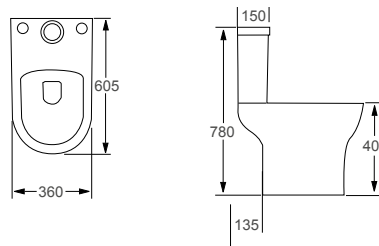

Technical Information

- Rimless design

RIMLESS

ICON		RRP
Q4-06408	Std. WC Pan	£218
Q4-06403	Top Flush Cistern	£117
Q4-06407	Soft Close Seat	£87
Q4-06410	Slim Soft Close Seat	£99

Technical Information

- Soft-close seat
- Water inlet right or left
- Quick-release seat