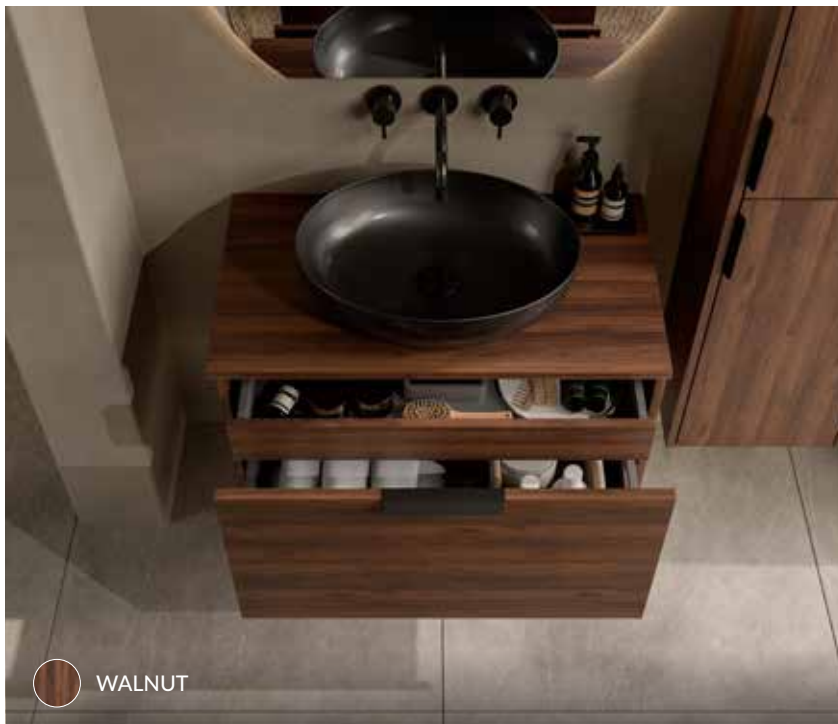

COUNTERTOPS

Square Edged Worktops

GLOSS WHITE		RRP
Q4-29229	575 x 439mm	£142
Q4-29231	775 x 442mm	£175
Q4-29333	1150 x 439mm	£255

WALNUT		RRP
Q4-29230	575 x 439mm	£142
Q4-29232	775 x 442mm	£175
Q4-29334	1150 x 439mm	£255

SOFT BLACK		RRP
Q4-29340	575 x 439mm	£142
Q4-29341	775 x 442mm	£175
Q4-29342	1150 x 439mm	£255

Corian Solid Surface Range

Guarantees versatility, durability and the highest level of hygiene and performance – every time.