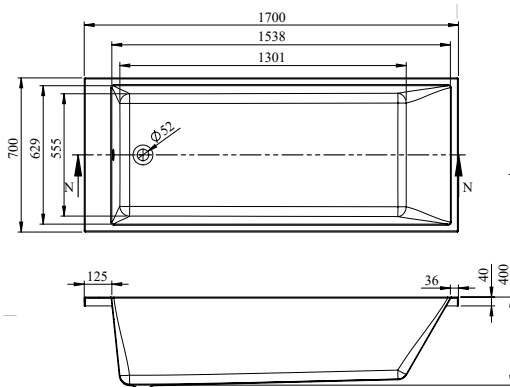

210 LITRES

1600 x 700mm H500mm D400mm		RRP
Bathtub	Q4-07077	£450
Front Panel	Q4-07127	£88
End Panel	Q4-07132	£48

1700