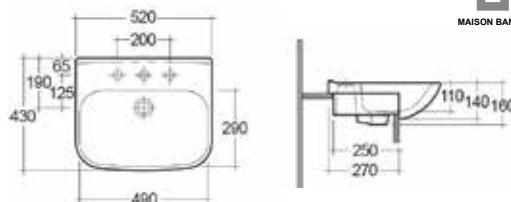

BARI		RRP
Q4-12224	520 1TH Semi-Recessed Basin	£193

Technical Information

- 520 x 430 x 160
- Suitable for Zaneti standard depth fitted furniture