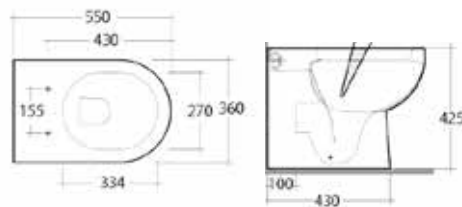

SAVONA		RRP
Q4-12160	Back To Wall Pan	£261
Q4-12170	Soft Close Seat	£118
Q4-19133	/3ltr Concealed Cistern	£112

Technical Information

- Soft-close seat
- Quick-release seat
- Short projection