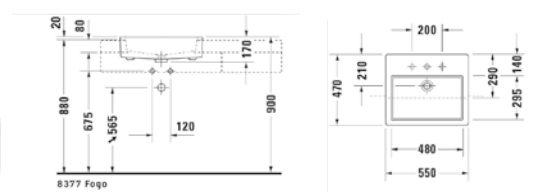

SEMI-RECESSED BASINS

NEW

DURAVIT

D-CODE	RRP
Q4-70012 550 Semi-Recessed Basin	£210

Technical Information

- 60 x 550 x 455
- Suitable for Zaneti standard depth fitted furniture

NEW

DURAVIT