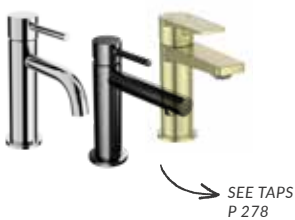

SANDY OAK

COMPLETE THE LOOK