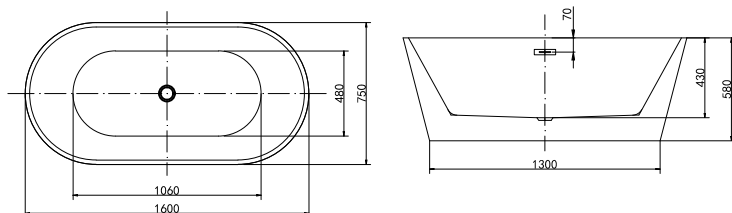

1600

235 LITRES

H580mm W1600mm D750mm		RRP
Bathtub	● Q4-06502	£1601
Bathtub	● Q4-06526	£2406
Gloss White Waste Kit	Q4-06518	£84
Matt Black Waste Kit	Q4-06517	£84
Brushed Brass Waste Kit	Q4-06524	£81

Comes with chrome waste