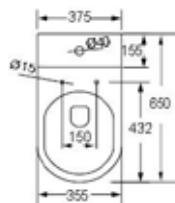

MAISON BANOS

VERONA	RRP
Q4-06464 Flush Fit Close Coupled Pan	£253
Q4-06458 Soft Close Seat	£83
Q4-06460 Slim Soft Close Seat	£83
Q4-06462 Top Flush Cistern	£98

Technical Information

- Soft-close seat