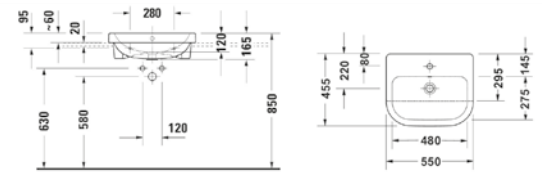

DURAVIT

D-CODE	RRP
Q4-70012 550 Semi-Recessed Basin	£210

Technical Information

- 60 x 550 x 455
- Suitable for Zaneti standard depth fitted furniture

NEW