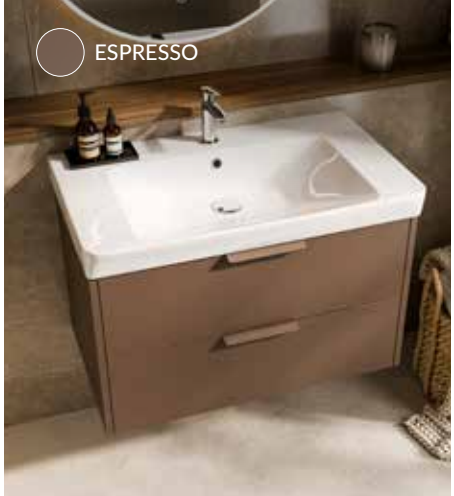

AVAILABLE
IN FIVE
LUXURY
FINISHES