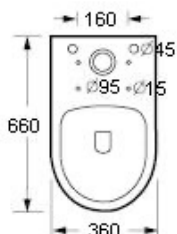

MAISON BANOS

SIGNATURE	RRP
Q4-06451 Flush Fit WC Pan	£341
Q4-06450 Top Flush Cistern	£117
Q4-06415 Soft Close Seat	£95

Technical Information

- Soft-close seat