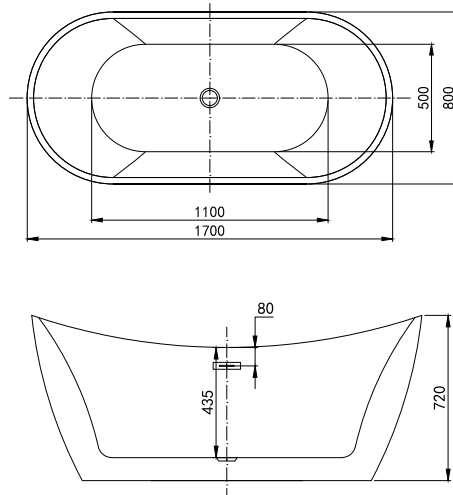

1700

240 LITRES

H704mm W1700mm D800mm		RRP
Bathtub	● Q4-06521	£1777
Bathtub	● Q4-06533	£2562
Gloss White Waste Kit	Q4-06518	£84
Matt Black Waste Kit	Q4-06517	£84
Brushed Brass Waste Kit	Q4-06524	£81

Comes with chrome waste