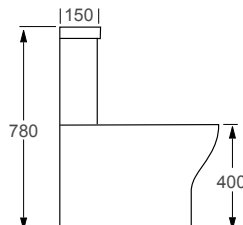

MAISON BANOS

RIMLESS

OUTLINE	RRP
Q4-06404 Flush Fit WC Pan	£280
Q4-06403 Top Flush Cistern	£117
Q4-06401 Soft Close Seat	£87

Technical Information

- Soft-close seat
- Quick-release seat