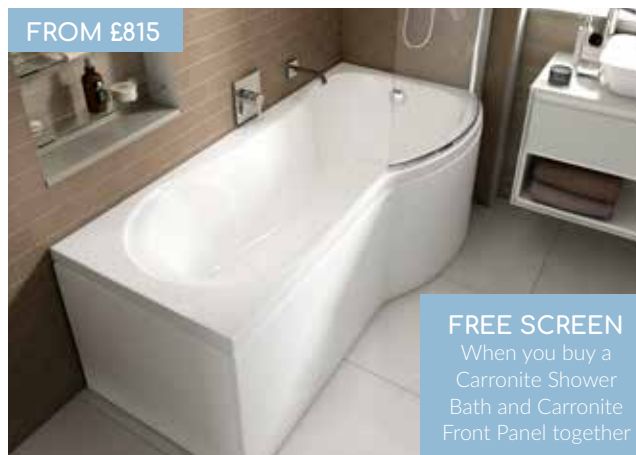

carron ARC CURVED SHOWERBATH

Featuring contoured lines and a wide curved end, the Arc is both luxurious and comfortable.

You'll have plenty of space for showering in this asymmetrical bath.

DIMENSIONS	carron CODE	carron RRP	©carronite™ CODE	©carronite™ RRP	©carronite™ WHIRLPOOL
1700 x 700-850mm LH 250 litres	Q4-02183	£815	Q4-02184	£1221	
FRONT PANEL	Q4-02332	£217	Q4-02333	£467	
END PANEL	Q4-02312	£164	Q4-02313	£222	
SHOWER SCREEN	Q4-02350	£431	Q4-02350	£431	
1700 x 700-850mm RH 250 litres	Q4-02185	£815	Q4-02186	£1221	
FRONT PANEL	Q4-02332	£217	Q4-02333	£467	
END PANEL	Q4-02312	£164	Q4-02313	£222	
SHOWER SCREEN	Q4-02350	£431	Q4-02350	£431	

carron ECO ASPECT SHOWERBATH

Breathe new life into your bathroom with this excellent, ergonomic shower bath that brings practicality and grandeur.

Carron has held the vanguard of design and manufacturing excellence for many years.