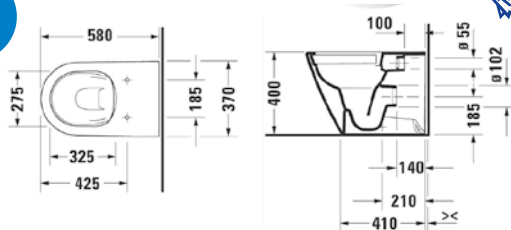

BACK TO WALL TOILETS

NEW

D-CODE		RRP
Q4-70001	Back to Wall Toilet (Inc Seat)	£284
Q4-19133	6/3ltr Concealed Cistern	£112

Technical Information

- Soft-close seat
- Quick-release seat

NEW

D-NEO		RRP
Q4-70003	Back to Wall Toilet (Inc Seat)	£401
Q4-19133	6/3ltr Concealed Cistern	£112