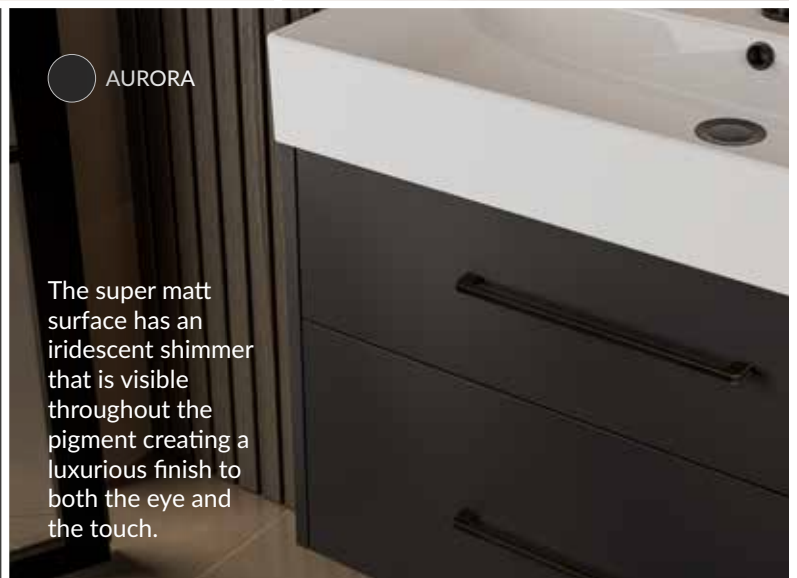

The super matt surface has an iridescent shimmer that is visible throughout the pigment creating a luxurious finish to both the eye and the touch.

600 WALL HUNG, 2 DRAWERS INCLUDING BASIN

FASCIA OPTIONS

FINISH		CODE	RRP
Cashmere		Q4-61100	£1014
Sandy Oak		Q4-61101	£878
Aurora		Q4-61102	£1295

800 WALL HUNG, 2 DRAWERS INCLUDING BASIN

FASCIA OPTIONS

FINISH		CODE	RRP
Cashmere		Q4-61105	£1145
Sandy Oak		Q4-61106	£982
Aurora		Q4-61107	£1558