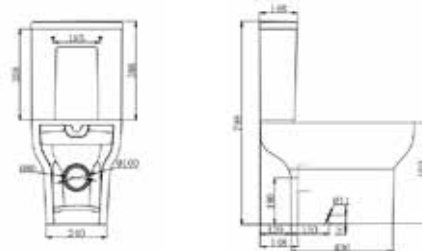

RIMLESS

SPACE		RRP
Q4-06430	Rimless Close Coupled Pan	£218
Q4-06431	Top Flush Cistern	£121
Q4-06428	Soft Close Seat	£92

Technical Information

- Rimless design