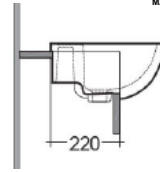

SEMI-RECESSED BASINS

MARINO SLIM **RRP**
Q4-12148 450 1TH Slim Semi-Recessed Basin £238

Technical Information

- 450 x 360 x 185
- Minimum furniture depth: 220mm
- Suitable for Zaneti slimline furniture