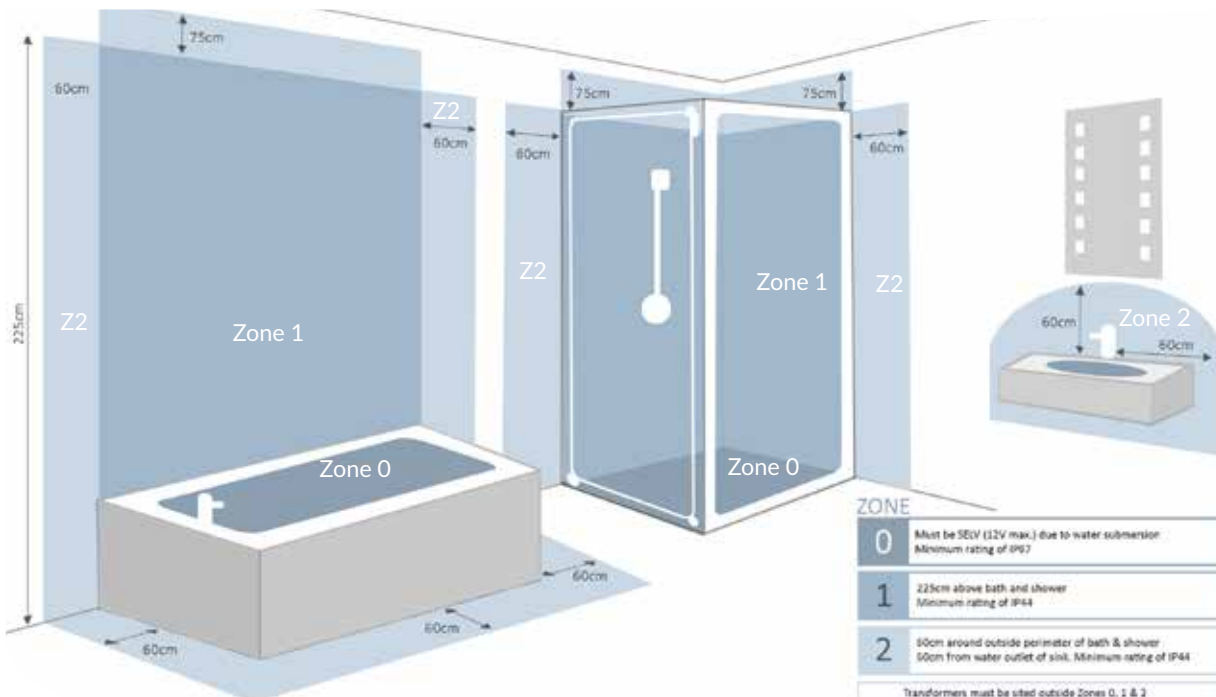

Key features:

- Luminous efficacy 100Lm/W
- Brighter than a 50W GU10 Halogen
- Reduces SKUs - TrioTone (3000K, 4000K, 5000K)
- Fully tested to 30, 60, 90 minutes fire rating
- Dimmable from 0-100%
- Integrated driver
- Super slim interchangeable bezels to provide a high-end solution
- Fully compliant with all current UK building regulations
- 220-240v
- Lumens 650-700
- 50,000 hours