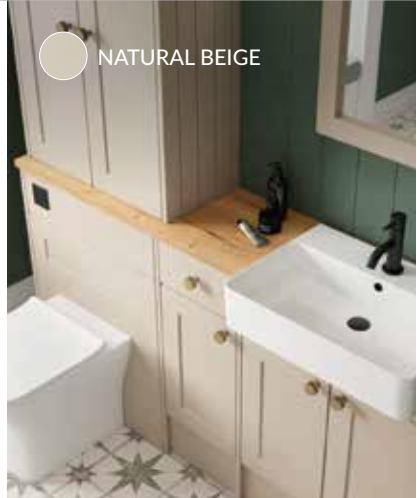

EXCLUSIVE
10-YEAR
WARRANTY