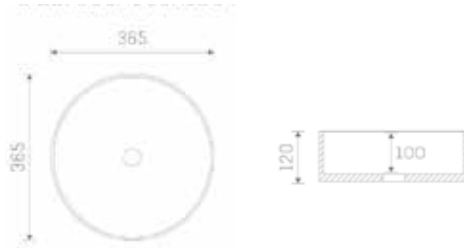

ZANETI®

ARROW		RRP
Q4-06465	Countertop Basin	£106
Q4-23201	Professional Basin Waste	£42

Technical Information

- 365 x 365 x 120
- No tap hole
- Featuring a contemporary arrow pattern, this basin will create a striking focal point in any bathroom

ZANETI®

ASPECT ROUND		RRP
Q4-29031	Sit On Basin	£221
Q4-23201	Professional Basin Waste	£42