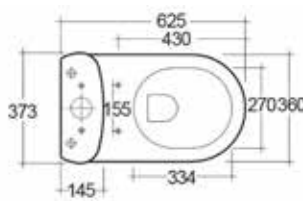

Technical Information

- Soft-close seat
- Quick-release seat

NEW

DURAVIT

D-NEO	RRP
Q4-71361 Flush Fit Close Coupled Toilet	£710

Technical Information

- Soft-close seat
- Quick-release seat

MAISON BANOS