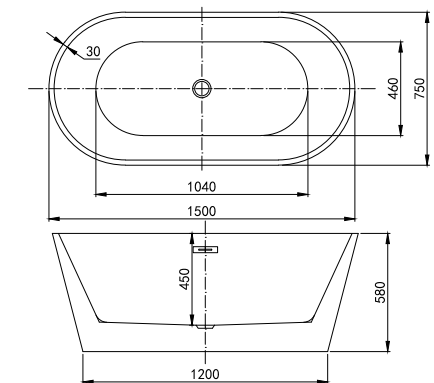

1500

225 LITRES

H580mm W1500mm D750mm		RRP
Bathtub	● Q4-06513	£1562
Bathtub	● Q4-06527	£2489
Gloss White Waste Kit	Q4-06518	£84
Matt Black Waste Kit	Q4-06517	£84
Brushed Brass Waste Kit	Q4-06524	£81

Comes with chrome waste