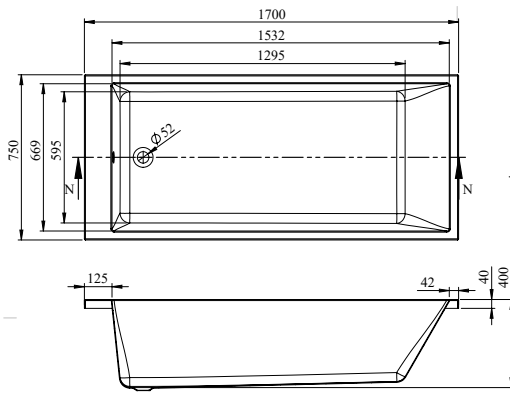

1700

240 LITRES

1700 x 750mm H500mm D400mm		RRP
Bathtub	Q4-07079	£524
Front Panel	Q4-07128	£88
End Panel	Q4-07131	£48

1700

240 LITRES

1700 x 750mm H500mm D400mm		RRP
Bathtub	Q4-07059	£457
Front Panel	Q4-07128	£88
End Panel	Q4-07131	£48

1800

270 LITRES

1800 x 700mm H500mm D400mm		RRP
Bathtub	Q4-07080	£593
Front Panel	Q4-07129	£125
End Panel	Q4-07132	£48

1800

270 LITRES

1800 x 800mm H500mm D400mm		RRP
Bathtub	Q4-07081	£482
Front Panel	Q4-07129	£125
End Panel	Q4-07132	£48

1800

270 LITRES

1800 x 800mm H500mm D400mm		RRP
Bathtub	Q4-07082	£520
Front Panel	Q4-07129	£125
End Panel	Q4-07132	£48