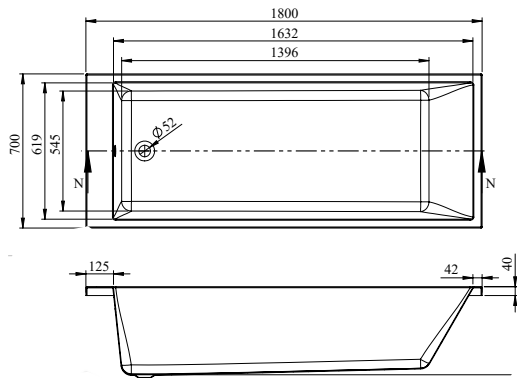

240 LITRES

1700 x 750mm H500mm D400mm		RRP
Bathtub	Q4-07059	£457
Front Panel	Q4-07128	£88
End Panel	Q4-07131	£48

1800