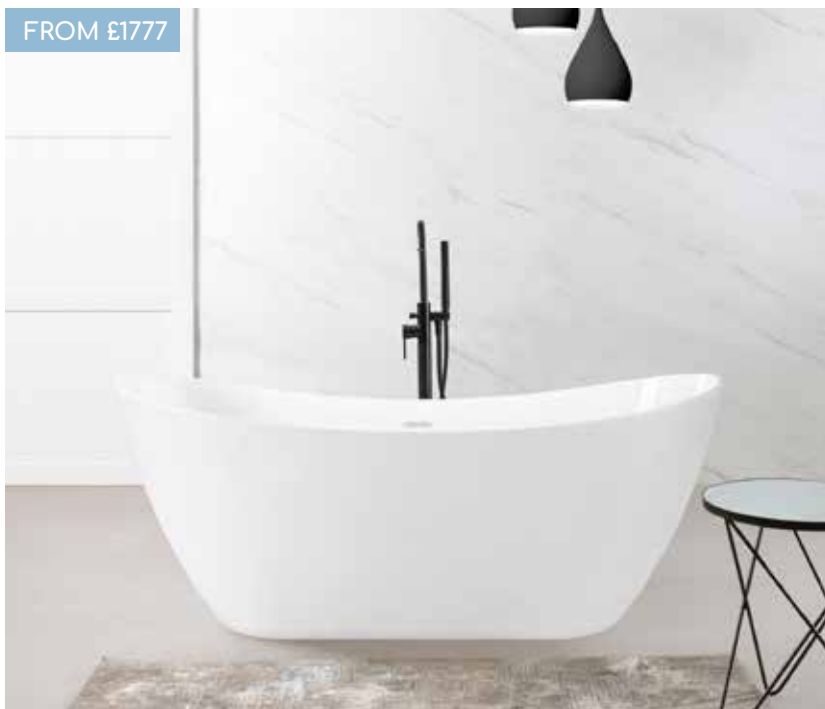

DUPLO WHITE

FROM £1777