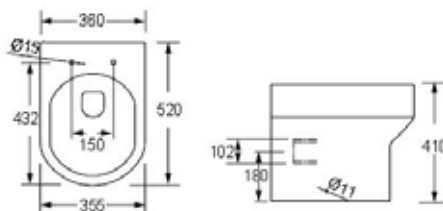

Technical Information

- Soft-close seat
- Quick-release seat

SAVONA		RRP
Q4-12160	Back To Wall Pan	£261
Q4-12170	Soft Close Seat	£118
Q4-19133	/3ltr Concealed Cistern	£112

Technical Information

- Soft-close seat
- Quick-release seat
- Short projection