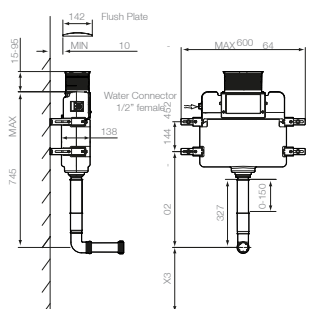

CONCEALED CISTERN		RRP
Q4-16269	Concealed Cistern	£270

Technical Information

- 600 x 745 x 138-194
- Top or front flush plate mounting
- 3/6 litre adjustable flush option
- With an internal isolation valve to regulate the flow of water from the mains to a water service pipe
- Requires flush plate/button (available separately)
- WRAS approved and tested to the highest industry standards