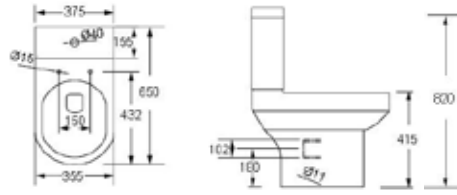

CLOSE COUPLED TOILETS - OPEN BACK

VERONA		RRP
Q4-06461	Open Back Close Coupled Pan	£198
Q4-06458	Soft Close Seat	£83
Q4-06460	Slim Soft Close Seat	£83
Q4-06462	Top Flush Cistern	£98

Technical Information

- Soft-close seat