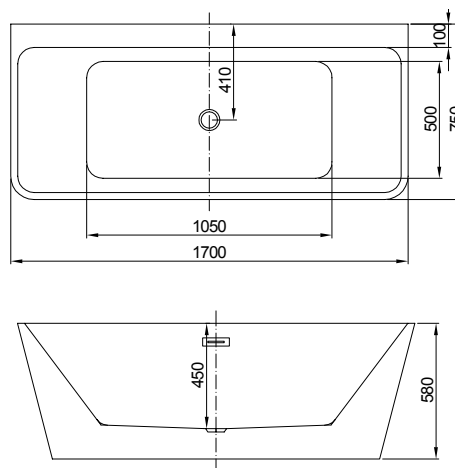

1700

245 LITRES

H580mm W1700mm D750mm		RRP
Bathtub	● Q4-06504	£1742
Bathtub	● Q4-06529	£2535
Gloss White Waste Kit	Q4-06518	£84
Matt Black Waste Kit	Q4-06517	£84
Brushed Brass Waste Kit	Q4-06524	£81

Comes with chrome waste