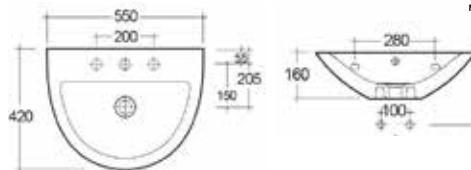

AREZZO		RRP
Q4-12281	550 1TH Semi-Recessed Basin	£193

Technical Information

- 550 x 420 x 160
- Suitable for Zaneti standard depth fitted furniture