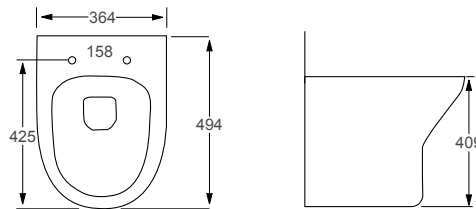

Technical Information

- Rimless design

RIMLESS

OUTLINE		RRP
Q4-06400	Back To Wall Pan	£214
Q4-06419	Slim Soft Close Seat	£95
Q4-06401	Soft Close Seat	£87

Technical Information

- Soft-close seat
- Quick-release seat