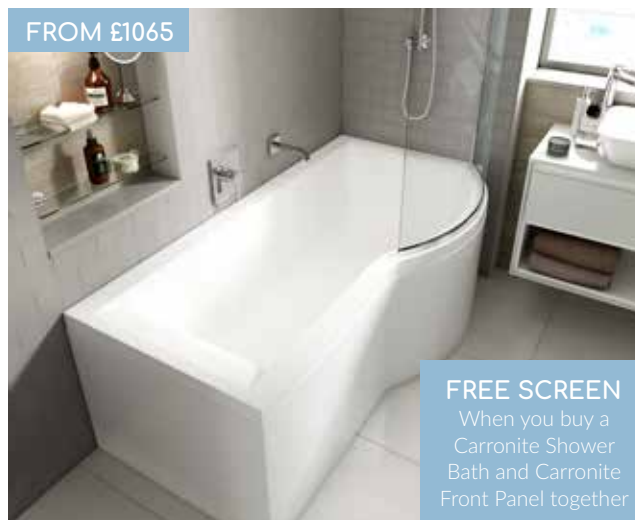

carron URBAN/URBAN EDGE SHOWERBATH

Shower baths are a great solution for smaller bathrooms, allowing you to shower comfortably whilst maintaining the aesthetics of a bathtub.

Choose from 5mm or Carronite, multiple sizes and different orientations.

DIMENSIONS	carron CODE	carron RRP	©carronite™ CODE	©carronite™ RRP	©carronite™ WHIRLPOOL
1500 x 750-900mm LH 228 litres	Q4-02365	£1065	Q4-02366	£1660	
FRONT PANEL	Q4-02373	£359	Q4-02374	£560	
L SHAPE PANEL	-	-	Q4-02505	£760	
END PANEL	Q4-02385	£180	Q4-02383	£239	
SHOWER SCREEN	Q4-02380	£437	Q4-02380	£437	
1500 x 750-900mm RH 228 litres	Q4-02367	£1065	Q4-02368	£1660	
FRONT PANEL	Q4-02373	£359	Q4-02374	£560	
L SHAPE PANEL	-	-	Q4-02505	£760	
END PANEL	Q4-02385	£180	Q4-02383	£239	
SHOWER SCREEN	Q4-02380	£437	Q4-02380	£437	
1700 x 750-900mm LH 260 litres	Q4-02369	£1065	Q4-02370	£1660	
FRONT PANEL	Q4-02373	£359	Q4-02376	£560	
L SHAPE PANEL	-	-	Q4-02506	£768	
END PANEL	Q4-02385	£180	Q4-02383	£239	
SHOWER SCREEN	Q4-02380	£437	Q4-02380	£437	
1700 x 750-900mm RH 260 litres	Q4-02371	£1065	Q4-02372	£1660	
FRONT PANEL	Q4-02373	£359	Q4-02376	£560	
L SHAPE PANEL	-	-	Q4-02506	£768	
END PANEL	Q4-02385	£180	Q4-02383	£239	
SHOWER SCREEN	Q4-02380	£437	Q4-02380	£437