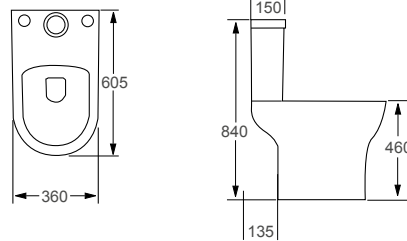

ICON		RRP
Q4-06412	Tall Open Back WC Pan	£315
Q4-06403	Top Flush Cistern	£117
Q4-06407	Soft Close Seat	£87
Q4-06410	Slim Soft Close Seat	£99

Technical Information

- Soft-close seat
- Quick-release seat
- Water inlet right or left