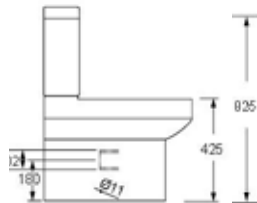

MAISON BANOS

VERONA	RRP
Q4-06464 Flush Fit Close Coupled Pan	£253
Q4-06458 Soft Close Seat	£83
Q4-06460 Slim Soft Close Seat	£83
Q4-06462 Top Flush Cistern	£98

Technical Information

- Soft-close seat