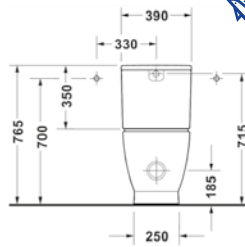

DURAVIT

D-CODE	RRP
Q4-71358 Flush Fit Close Coupled Toilet	£322

Technical Information

- Soft-close seat
- Quick-release seat