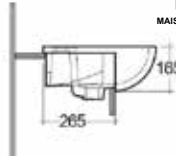

MARINO **RRP**
Q4-12075 550 1TH Semi-Recessed Basin £238

Technical Information

- 550 x 415 x 165
- Minimum furniture depth: 262mm
- Suitable for Zaneti standard depth furniture