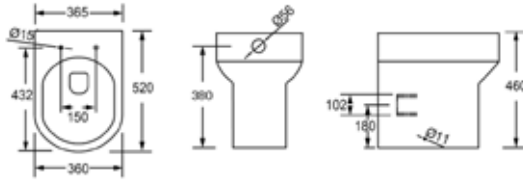

VERONA		RRP
Q4-06459	Comfort Height Back To Wall Pan	£242
Q4-06458	Soft Close Seat	£83
Q4-06460	Slim Soft Close Seat	£83
Q4-19133	6/3ltr Concealed Cistern	£112

Technical Information

- Soft-close seat
- Comfort height