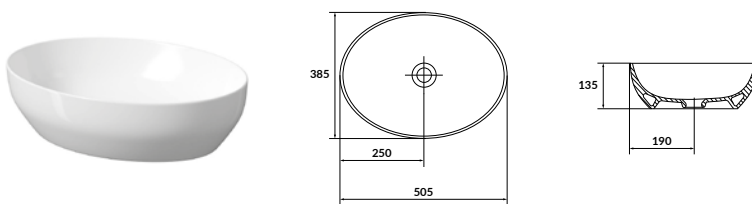

Technical Information

- Textured ceramic
- 365 x 365 x 120
- No tap hole
- This unique design offers a geometric pattern and symmetrical shape, perfect for modern spaces

ZANETTI®