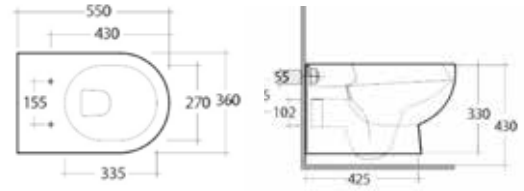

MAISON BANOS

RIMLESS

SAVONA	RRP
Q4-12216 Wall Hung Pan	£323
Q4-12170 Soft Close Seat	£118

Technical Information

- Soft-close seat
- Quick-release seat
- Rimless WC
- Requires frame system

SEMI-RECESSED BASINS

NEW