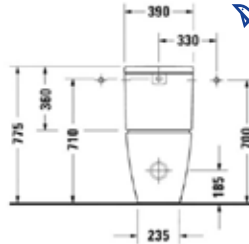

DURAVIT

D-NEO	RRP
Q4-71361 Flush Fit Close Coupled Toilet	£710

Technical Information

- Soft-close seat
- Quick-release seat