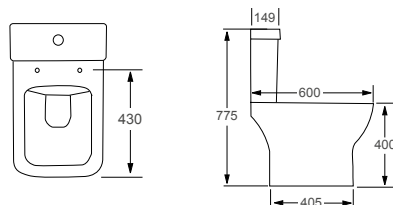

RIMLESS

OUTLINE		RRP
Q4-06402	Std. WC Pan	£226
Q4-06403	Top Flush Cistern	£117
Q4-06401	Soft Close Seat	£87
Q4-06419	Slim Soft Close Seat	£95