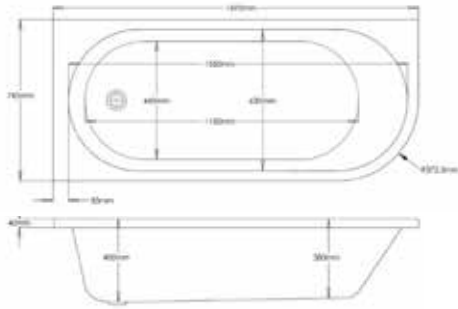

195 LITRES

1700 x 750mm RH H500mm D410mm		RRP
Bathtub	Q4-07053	£471
Bath Panel	Q4-07089	£247

1700