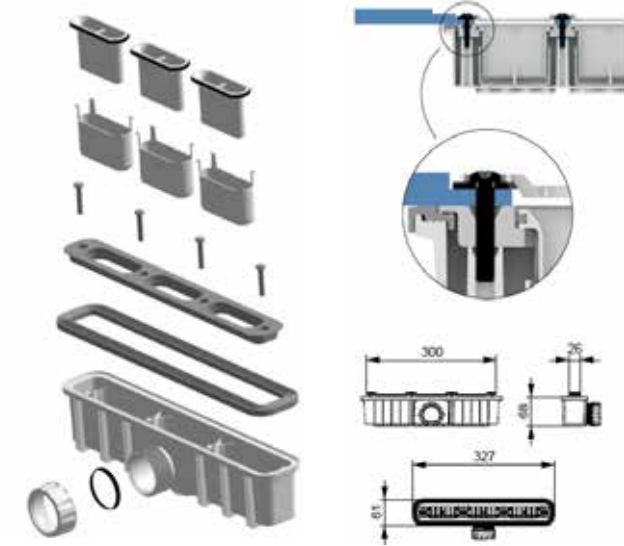

ENCLOSURES