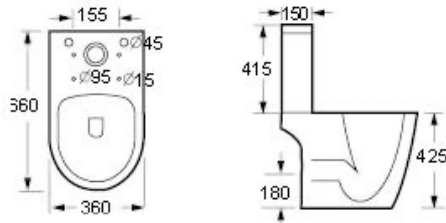

Technical Information

- Soft-close seat

RIMLESS

MINIMALIST SHORT PROJECTION		RRP
Q4-06452	Close Coupled Pan	£177
Q4-06453	Cistern	£85
Q4-06454	Soft Close Seat	£55

Technical Information

- Soft-close seat

RIMLESS